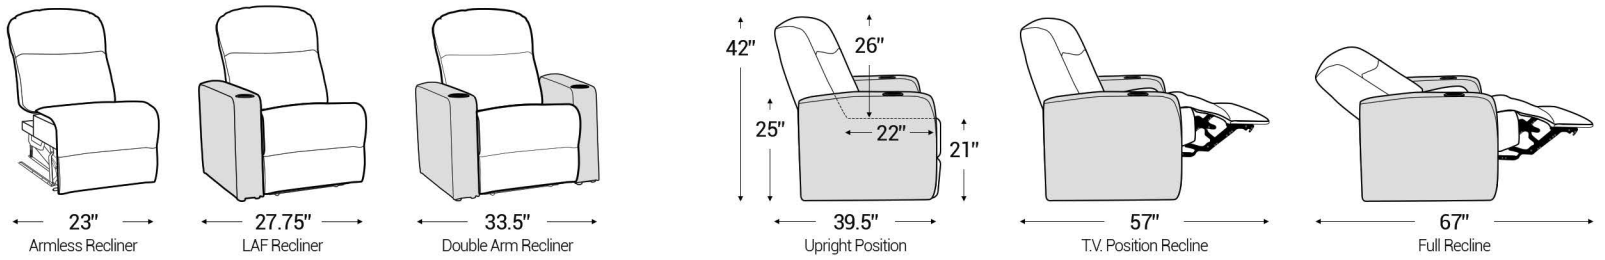

Distance from wall needed for full recline: 3.5"

Popular Straight Row Configurations