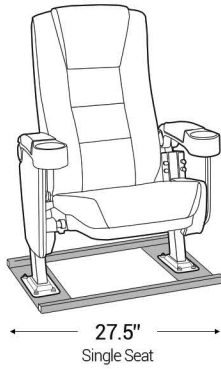

Distance from wall needed for full rocker recline: 4.5"

Popular Straight Row Configurations