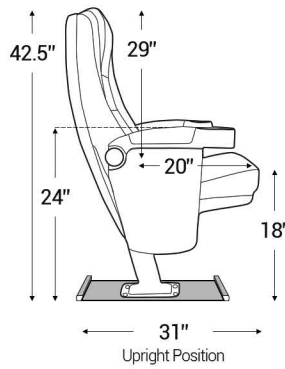

Distance from wall needed for full rocker recline: 4.5"

Popular Straight Row Configurations