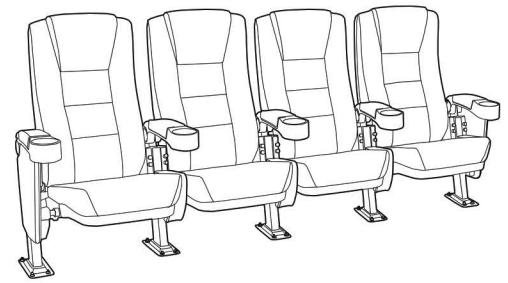

Distance from wall needed for full rocker recline: 4.5"

Popular Straight Row Configurations

51"  
Row of 2

74.5"  
Row of 3

98"  
Row of 4

121.5"  
Row of 5

145"  
Row of 6