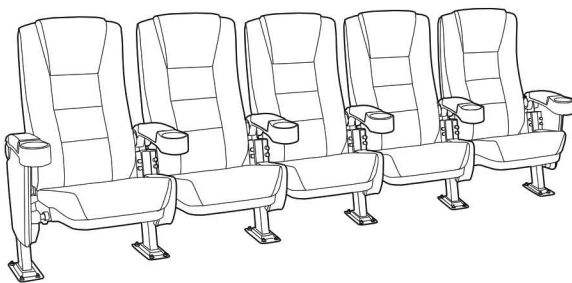

Distance from wall needed for full rocker recline: 4.5"

Popular Straight Row Configurations

51"  
Row of 2

74.5"  
Row of 3

98"  
Row of 4

121.5"  
Row of 5

145"  
Row of 6