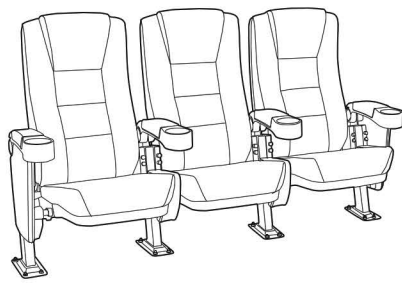

Distance from wall needed for full rocker recline: 4.5"

Popular Straight Row Configurations

51"  
Row of 2

74.5"  
Row of 3

98"  
Row of 4

121.5"  
Row of 5

145"  
Row of 6