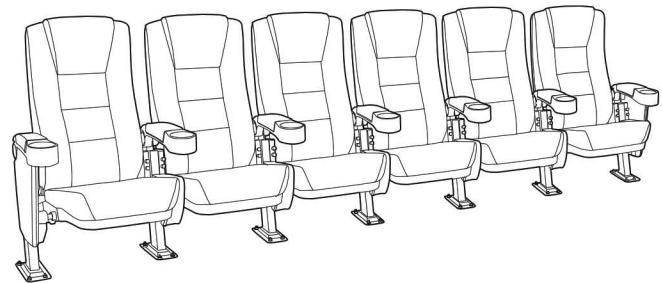

Distance from wall needed for full rocker recline: 4.5"

Popular Straight Row Configurations

51"  
Row of 2

74.5"  
Row of 3

98"  
Row of 4

121.5"  
Row of 5

145"  
Row of 6