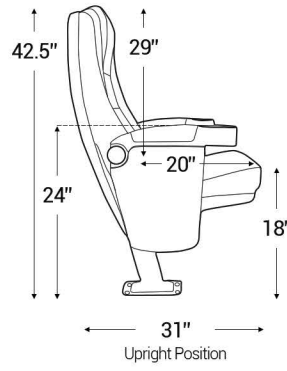

Distance from wall needed for full rocker recline: 4.5"

Popular Straight Row Configurations

51"  
Row of 2

74.5"  
Row of 3

98"  
Row of 4

121.5"  
Row of 5

145"  
Row of 6