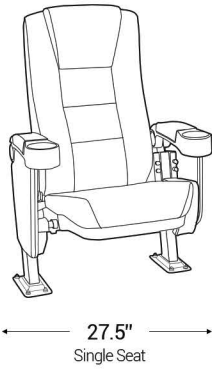

Distance from wall needed for full rocker recline: 4.5"

Popular Straight Row Configurations

51"  
Row of 2

74.5"  
Row of 3

98"  
Row of 4

121.5"  
Row of 5

145"  
Row of 6