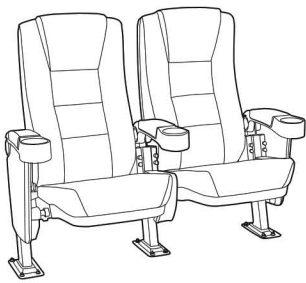

Distance from wall needed for full rocker recline: 4.5"

Popular Straight Row Configurations

51"  
Row of 2

74.5"  
Row of 3

98"  
Row of 4

121.5"  
Row of 5

145"  
Row of 6