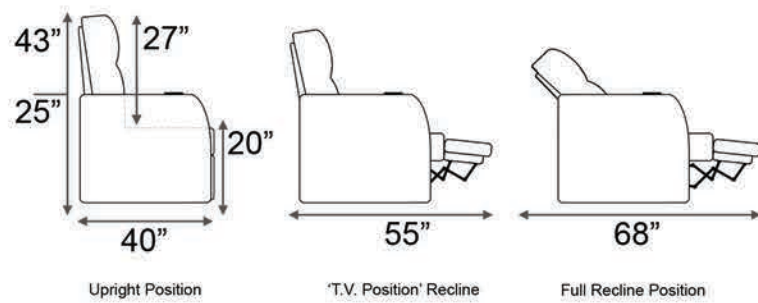

Straight Armrest Width: 8" | Curved Armrest Width: 12.5"

Distance from wall needed for full recline: 5"

Popular Straight Configurations

Curved Row of 2

Curved Row of 3

Curved Row of 3 Loveseat Left

Row of 3 Loveseat Right

Curved Row of 4 Loveseat Left

Curved Row of 4 Loveseat Right

Curved Row of 4 Middle Loveseat

Curved Row of 4

Curved Row of 4 Dual Loveseats

Curved Row of 5

Curved Row of 5 Loveseat Left

Curved Row of 5 Loveseat Right

Curved Row of 5 Dual Loveseats

Curved Row of 5 Sofa Left

Curved Row of 5 Sofa Right