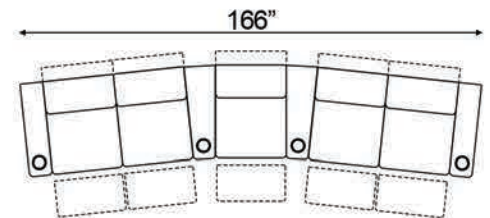

Straight Armrest Width: 8" | Curved Armrest Width: 12.5"

Distance from wall needed for full recline: 5"

Popular Straight Configurations

Curved Row of 2

Curved Row of 3

Curved Row of 3 Loveseat Left

Row of 3 Loveseat Right

Curved Row of 4 Loveseat Left

Curved Row of 4 Loveseat Right

Curved Row of 4 Middle Loveseat

Curved Row of 4

Curved Row of 4 Dual Loveseats

Curved Row of 5

Curved Row of 5 Loveseat Left

Curved Row of 5 Loveseat Right

Curved Row of 5 Dual Loveseats

Curved Row of 5 Sofa Left

Curved Row of 5 Sofa Right