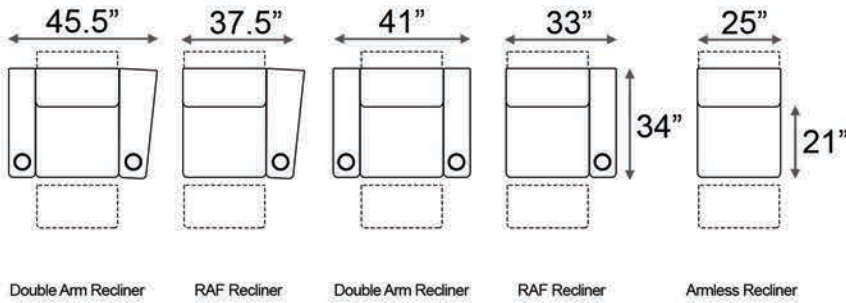

Straight Armrest Width: 8" | Curved Armrest Width: 12.5"

Distance from wall needed for full recline: 5"

Popular Straight Configurations

Curved Row of 2

Curved Row of 3

Curved Row of 3 Loveseat Left

Row of 3 Loveseat Right

Curved Row of 4 Loveseat Left

Curved Row of 4 Loveseat Right

Curved Row of 4 Middle Loveseat

Curved Row of 4

Curved Row of 4 Dual Loveseats

Curved Row of 5

Curved Row of 5 Loveseat Left

Curved Row of 5 Loveseat Right

Curved Row of 5 Dual Loveseats

Curved Row of 5 Sofa Left

Curved Row of 5 Sofa Right