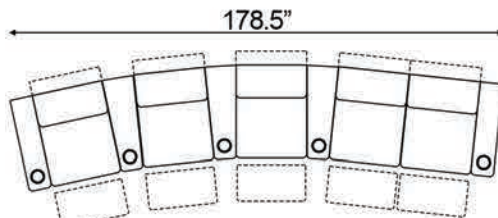

Straight Armrest Width: 8" | Curved Armrest Width: 12.5"

Distance from wall needed for full recline: 5"

Popular Straight Configurations

Curved Row of 2

Curved Row of 3

Curved Row of 3 Loveseat Left

Row of 3 Loveseat Right

Curved Row of 4 Loveseat Left

Curved Row of 4 Loveseat Right

Curved Row of 4 Middle Loveseat

Curved Row of 4

Curved Row of 4 Dual Loveseats

Curved Row of 5

Curved Row of 5 Loveseat Left

Curved Row of 5 Loveseat Right

Curved Row of 5 Dual Loveseats

Curved Row of 5 Sofa Left

Curved Row of 5 Sofa Right