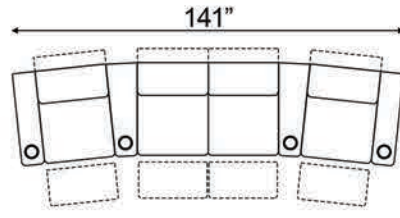

Straight Armrest Width: 8" | Curved Armrest Width: 12.5"

Distance from wall needed for full recline: 5"

Popular Straight Configurations

Curved Row of 2

Curved Row of 3

Curved Row of 3 Loveseat Left

Row of 3 Loveseat Right

Curved Row of 4 Loveseat Left

Curved Row of 4 Loveseat Right

Curved Row of 4 Middle Loveseat

Curved Row of 4

Curved Row of 4 Dual Loveseats

Curved Row of 5

Curved Row of 5 Loveseat Left

Curved Row of 5 Loveseat Right

Curved Row of 5 Dual Loveseats

Curved Row of 5 Sofa Left

Curved Row of 5 Sofa Right