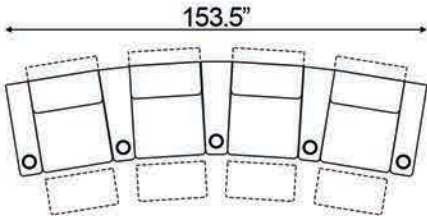

Straight Armrest Width: 8" | Curved Armrest Width: 12.5"

Distance from wall needed for full recline: 5"

Popular Straight Configurations

Curved Row of 2

Curved Row of 3

Curved Row of 3 Loveseat Left

Row of 3 Loveseat Right

Curved Row of 4 Loveseat Left

Curved Row of 4 Loveseat Right

Curved Row of 4 Middle Loveseat

Curved Row of 4

Curved Row of 4 Dual Loveseats

Curved Row of 5

Curved Row of 5 Loveseat Left

Curved Row of 5 Loveseat Right

Curved Row of 5 Dual Loveseats

Curved Row of 5 Sofa Left

Curved Row of 5 Sofa Right