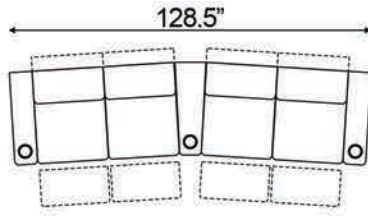

Straight Armrest Width: 8" | Curved Armrest Width: 12.5"

Distance from wall needed for full recline: 5"

Popular Straight Configurations

Curved Row of 2

Curved Row of 3

Curved Row of 3 Loveseat Left

Row of 3 Loveseat Right

Curved Row of 4 Loveseat Left

Curved Row of 4 Loveseat Right

Curved Row of 4 Middle Loveseat

Curved Row of 4

Curved Row of 4 Dual Loveseats

Curved Row of 5

Curved Row of 5 Loveseat Left

Curved Row of 5 Loveseat Right

Curved Row of 5 Dual Loveseats

Curved Row of 5 Sofa Left

Curved Row of 5 Sofa Right