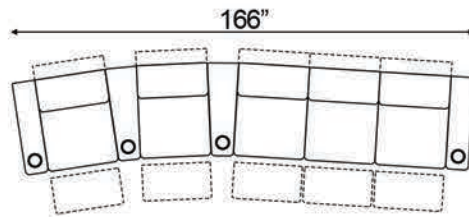

Straight Armrest Width: 8" | Curved Armrest Width: 12.5"

Distance from wall needed for full recline: 5"

Popular Straight Configurations

Curved Row of 2

Curved Row of 3

Curved Row of 3 Loveseat Left

Row of 3 Loveseat Right

Curved Row of 4 Loveseat Left

Curved Row of 4 Loveseat Right

Curved Row of 4 Middle Loveseat

Curved Row of 4

Curved Row of 4 Dual Loveseats

Curved Row of 5

Curved Row of 5 Loveseat Left

Curved Row of 5 Loveseat Right

Curved Row of 5 Dual Loveseats

Curved Row of 5 Sofa Left

Curved Row of 5 Sofa Right