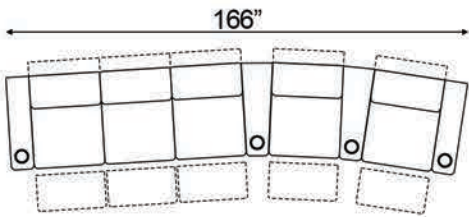

Straight Armrest Width: 8" | Curved Armrest Width: 12.5"

Distance from wall needed for full recline: 5"

Popular Straight Configurations

Curved Row of 2

Curved Row of 3

Curved Row of 3 Loveseat Left

Row of 3 Loveseat Right

Curved Row of 4 Loveseat Left

Curved Row of 4 Loveseat Right

Curved Row of 4 Middle Loveseat

Curved Row of 4

Curved Row of 4 Dual Loveseats

Curved Row of 5

Curved Row of 5 Loveseat Left

Curved Row of 5 Loveseat Right

Curved Row of 5 Dual Loveseats

Curved Row of 5 Sofa Left

Curved Row of 5 Sofa Right