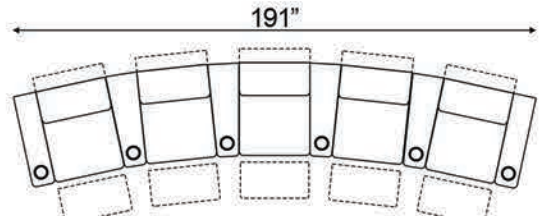

Straight Armrest Width: 8" | Curved Armrest Width: 12.5"

Distance from wall needed for full recline: 5"

Popular Straight Configurations

Curved Row of 2

Curved Row of 3

Curved Row of 3 Loveseat Left

Row of 3 Loveseat Right

Curved Row of 4 Loveseat Left

Curved Row of 4 Loveseat Right

Curved Row of 4 Middle Loveseat

Curved Row of 4

Curved Row of 4 Dual Loveseats

Curved Row of 5

Curved Row of 5 Loveseat Left

Curved Row of 5 Loveseat Right

Curved Row of 5 Dual Loveseats

Curved Row of 5 Sofa Left

Curved Row of 5 Sofa Right