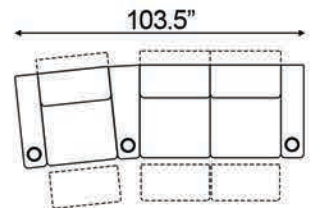

Straight Armrest Width: 8" | Curved Armrest Width: 12.5"

Distance from wall needed for full recline: 5"

Popular Straight Configurations

Curved Row of 2

Curved Row of 3

Curved Row of 3 Loveseat Left

Row of 3 Loveseat Right

Curved Row of 4 Loveseat Left

Curved Row of 4 Loveseat Right

Curved Row of 4 Middle Loveseat

Curved Row of 4

Curved Row of 4 Dual Loveseats

Curved Row of 5

Curved Row of 5 Loveseat Left

Curved Row of 5 Loveseat Right

Curved Row of 5 Dual Loveseats

Curved Row of 5 Sofa Left

Curved Row of 5 Sofa Right