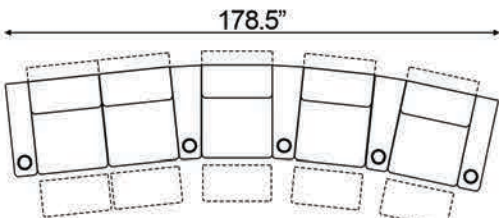

Straight Armrest Width: 8" | Curved Armrest Width: 12.5"

Distance from wall needed for full recline: 5"

Popular Straight Configurations

Curved Row of 2

Curved Row of 3

Curved Row of 3 Loveseat Left

Row of 3 Loveseat Right

Curved Row of 4 Loveseat Left

Curved Row of 4 Loveseat Right

Curved Row of 4 Middle Loveseat

Curved Row of 4

Curved Row of 4 Dual Loveseats

Curved Row of 5

Curved Row of 5 Loveseat Left

Curved Row of 5 Loveseat Right

Curved Row of 5 Dual Loveseats

Curved Row of 5 Sofa Left

Curved Row of 5 Sofa Right