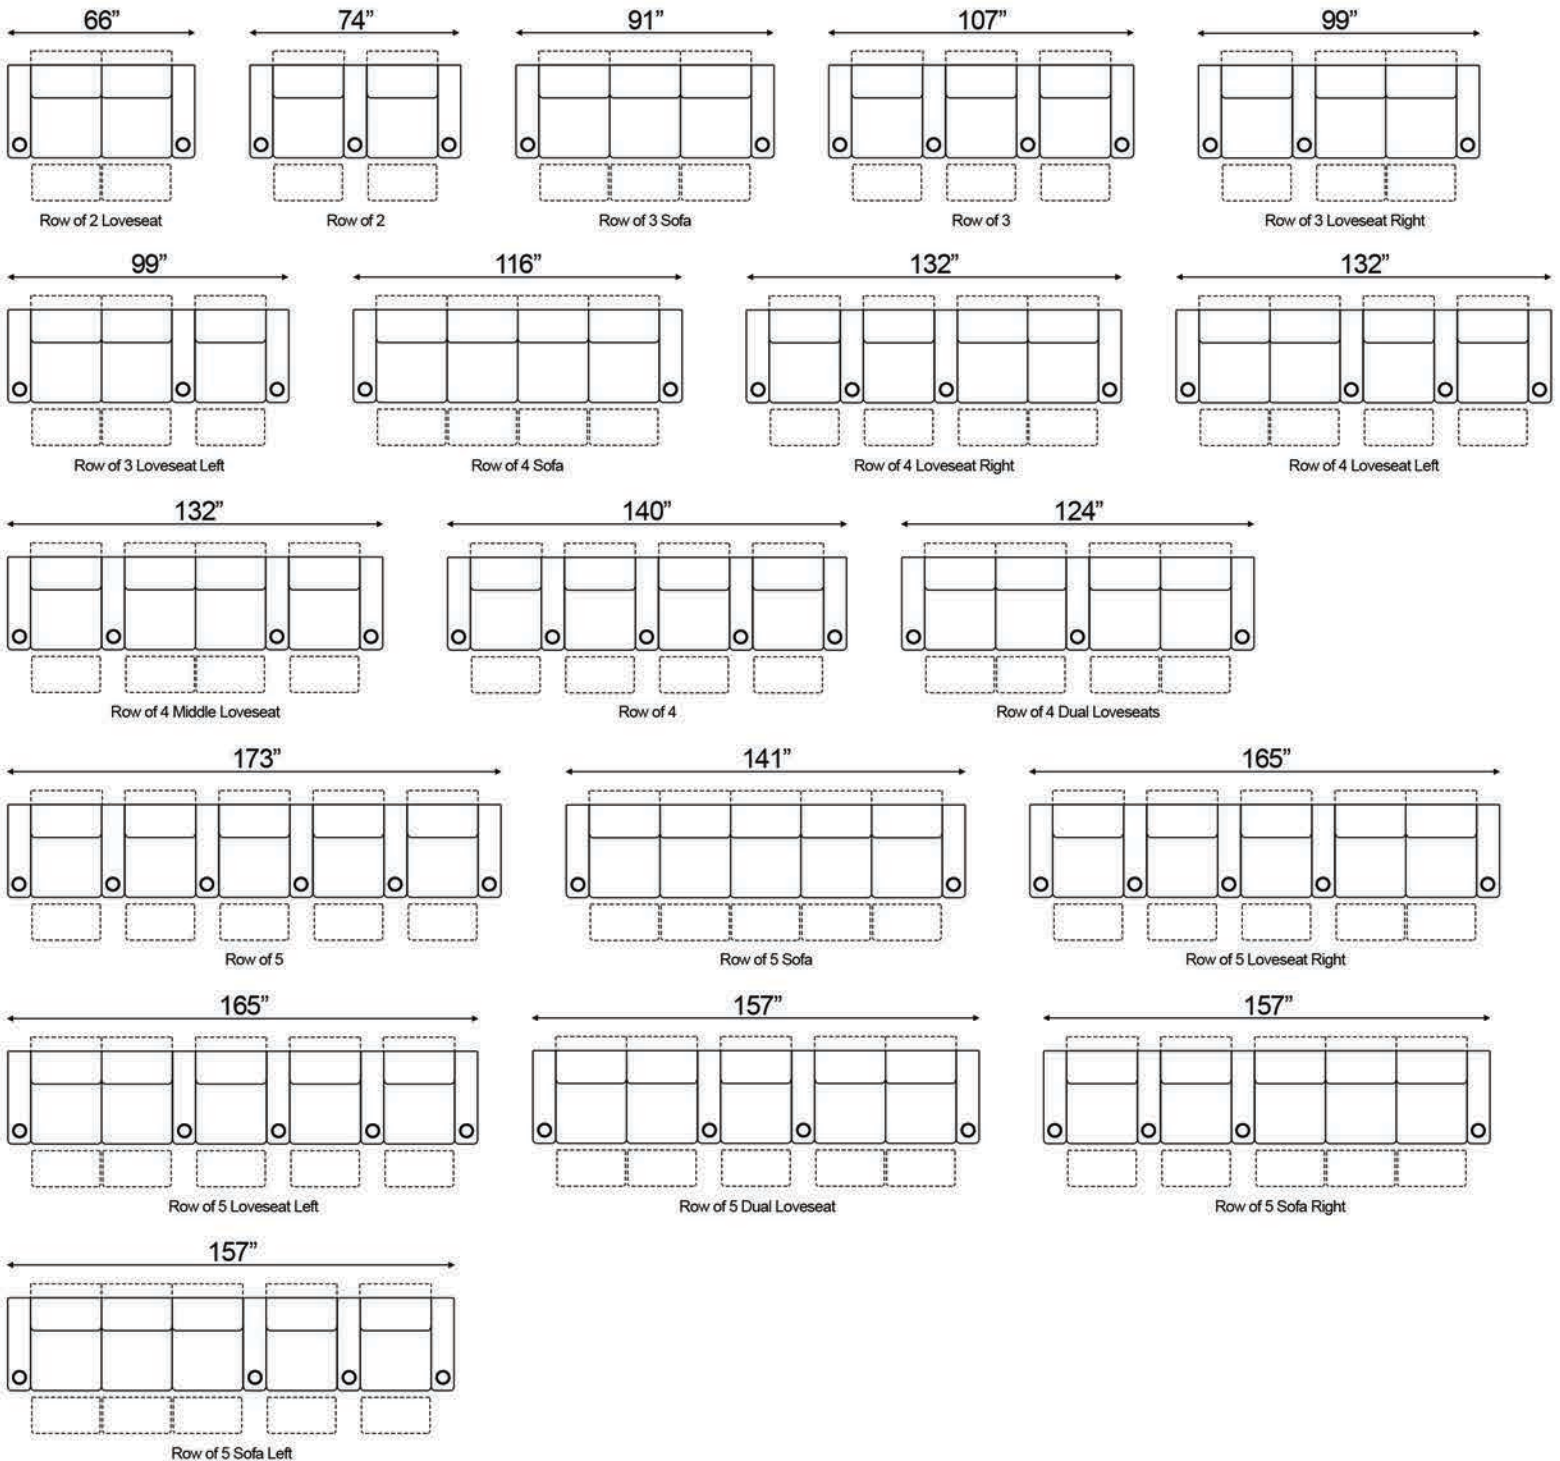

Straight Armrest Width: 8" | Curved Armrest Width: 12.5"

Distance from wall needed for full recline: 5"

Popular Straight Configurations

Curved Row of 2

Curved Row of 3

Curved Row of 3 Loveseat Left

Row of 3 Loveseat Right

Curved Row of 4 Loveseat Left

Curved Row of 4 Loveseat Right

Curved Row of 4 Middle Loveseat

Curved Row of 4

Curved Row of 4 Dual Loveseats

Curved Row of 5

Curved Row of 5 Loveseat Left

Curved Row of 5 Loveseat Right

Curved Row of 5 Dual Loveseats

Curved Row of 5 Sofa Left

Curved Row of 5 Sofa Right