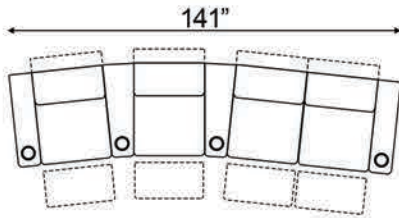

Straight Armrest Width: 8" | Curved Armrest Width: 12.5"

Distance from wall needed for full recline: 5"

Popular Straight Configurations

Curved Row of 2

Curved Row of 3

Curved Row of 3 Loveseat Left

Row of 3 Loveseat Right

Curved Row of 4 Loveseat Left

Curved Row of 4 Loveseat Right

Curved Row of 4 Middle Loveseat

Curved Row of 4

Curved Row of 4 Dual Loveseats

Curved Row of 5

Curved Row of 5 Loveseat Left

Curved Row of 5 Loveseat Right

Curved Row of 5 Dual Loveseats

Curved Row of 5 Sofa Left

Curved Row of 5 Sofa Right