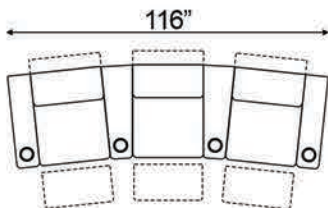

Straight Armrest Width: 8" | Curved Armrest Width: 12.5"

Distance from wall needed for full recline: 5"

Popular Straight Configurations

Curved Row of 2

Curved Row of 3

Curved Row of 3 Loveseat Left

Row of 3 Loveseat Right

Curved Row of 4 Loveseat Left

Curved Row of 4 Loveseat Right

Curved Row of 4 Middle Loveseat

Curved Row of 4

Curved Row of 4 Dual Loveseats

Curved Row of 5

Curved Row of 5 Loveseat Left

Curved Row of 5 Loveseat Right

Curved Row of 5 Dual Loveseats

Curved Row of 5 Sofa Left

Curved Row of 5 Sofa Right