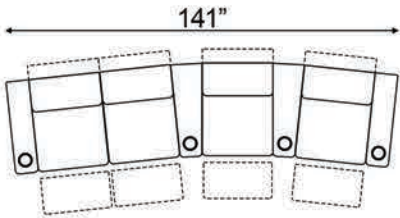

Straight Armrest Width: 8" | Curved Armrest Width: 12.5"

Distance from wall needed for full recline: 5"

Popular Straight Configurations

Curved Row of 2

Curved Row of 3

Curved Row of 3 Loveseat Left

Row of 3 Loveseat Right

Curved Row of 4 Loveseat Left

Curved Row of 4 Loveseat Right

Curved Row of 4 Middle Loveseat

Curved Row of 4

Curved Row of 4 Dual Loveseats

Curved Row of 5

Curved Row of 5 Loveseat Left

Curved Row of 5 Loveseat Right

Curved Row of 5 Dual Loveseats

Curved Row of 5 Sofa Left

Curved Row of 5 Sofa Right