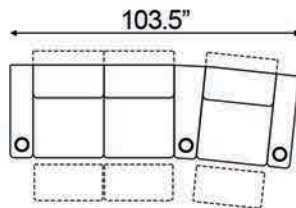

Straight Armrest Width: 8" | Curved Armrest Width: 12.5"

Distance from wall needed for full recline: 5"

Popular Straight Configurations

Curved Row of 2

Curved Row of 3

Curved Row of 3 Loveseat Left

Row of 3 Loveseat Right

Curved Row of 4 Loveseat Left

Curved Row of 4 Loveseat Right

Curved Row of 4 Middle Loveseat

Curved Row of 4

Curved Row of 4 Dual Loveseats

Curved Row of 5

Curved Row of 5 Loveseat Left

Curved Row of 5 Loveseat Right

Curved Row of 5 Dual Loveseats

Curved Row of 5 Sofa Left

Curved Row of 5 Sofa Right