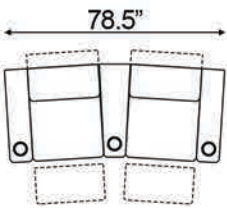

Straight Armrest Width: 8" | Curved Armrest Width: 12.5"

Distance from wall needed for full recline: 5"

Popular Straight Configurations

Curved Row of 2

Curved Row of 3

Curved Row of 3 Loveseat Left

Row of 3 Loveseat Right

Curved Row of 4 Loveseat Left

Curved Row of 4 Loveseat Right

Curved Row of 4 Middle Loveseat

Curved Row of 4

Curved Row of 4 Dual Loveseats

Curved Row of 5

Curved Row of 5 Loveseat Left

Curved Row of 5 Loveseat Right

Curved Row of 5 Dual Loveseats

Curved Row of 5 Sofa Left

Curved Row of 5 Sofa Right