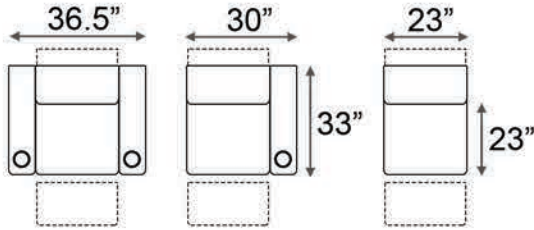

Armrest Width: 6.5"

Distance from wall needed for full recline: 3"

Double Arm Recliner    RAF Recliner    Armless Recliner

Upright Position    'T.V. Position' Recline    Full Recline Position

Popular Configurations