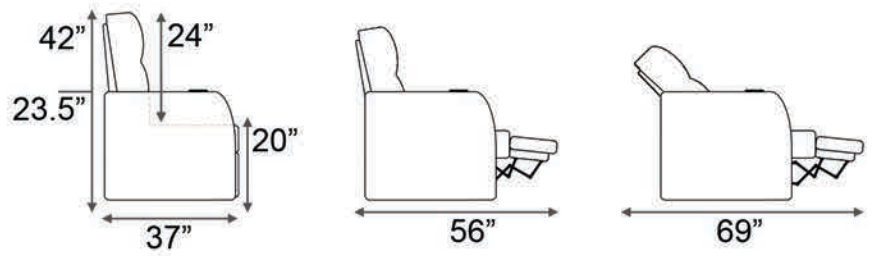

Armrest Width: 6.5"

Distance from wall needed for full recline: 3"

Double Arm Recliner    RAF Recliner    Armless Recliner

Upright Position    'T.V. Position' Recline    Full Recline Position

Popular Configurations