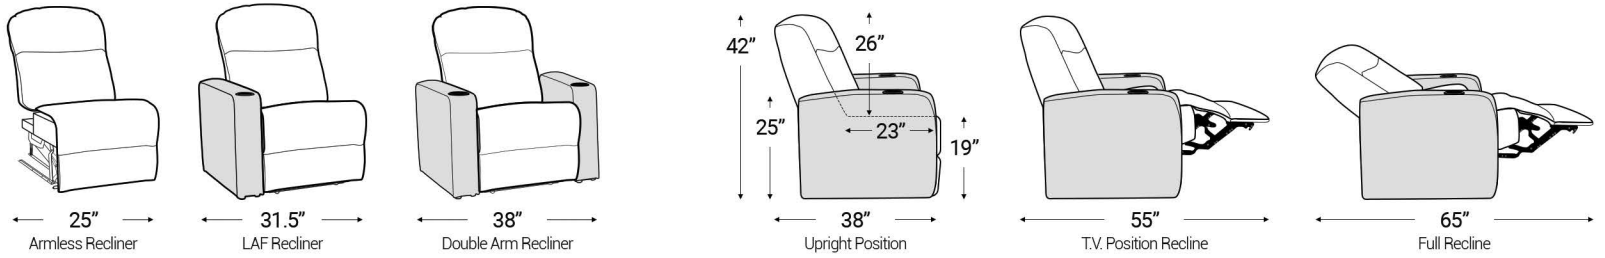

Armrest Width: 6.5"

Distance from wall needed for full recline: 3.5"

Popular Straight Row Configurations