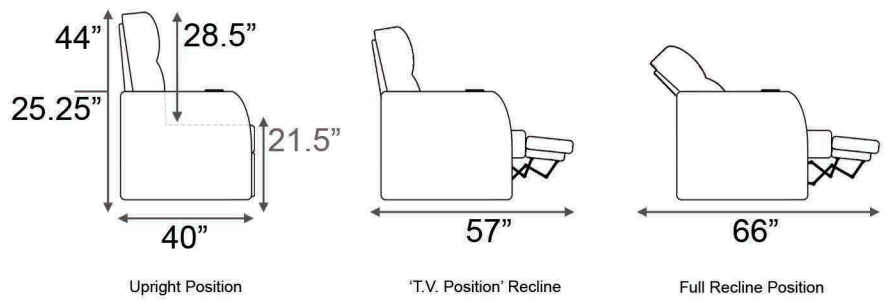

Armrest Width: 6.75"

Distance from wall needed for full recline: 6"