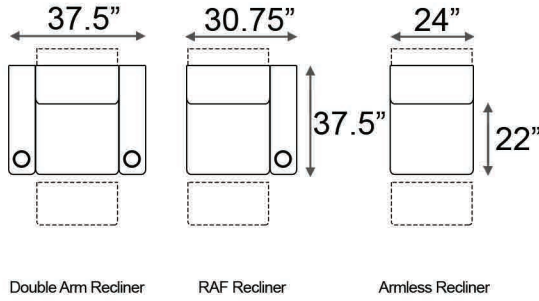

Armrest Width: 6.75"

Distance from wall needed for full recline: 6"