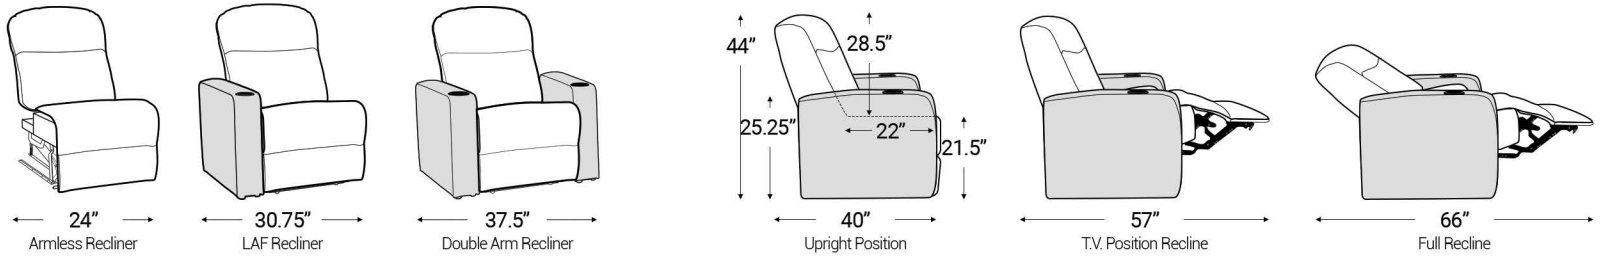

Armrest Width: 6.75"

Distance from wall needed for full recline: 6"

**Popular Straight Row Configurations**