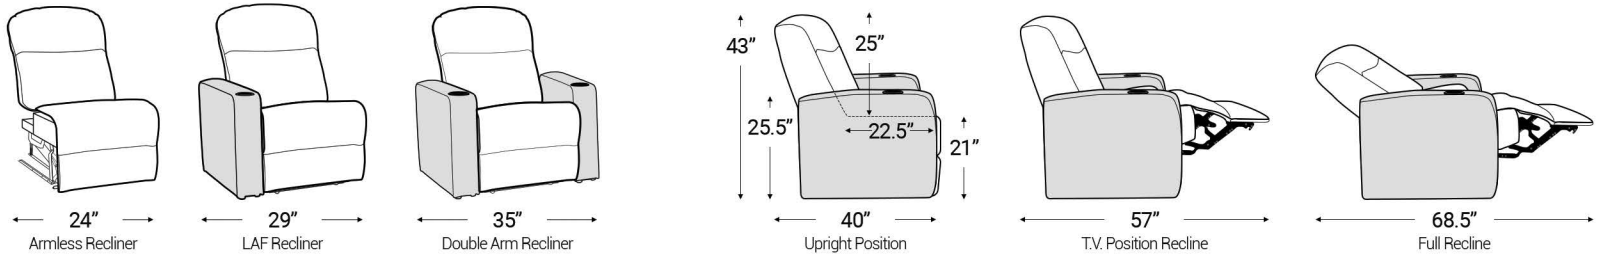

Armrest Width: 6.5"

Distance from wall needed for full recline: 6"

Popular Straight Row Configurations