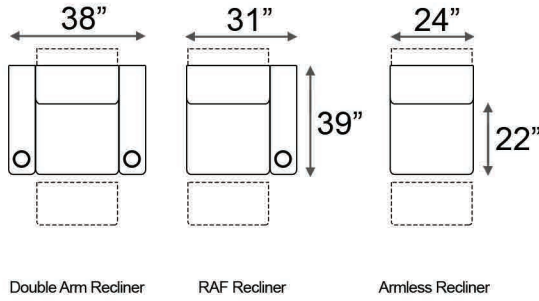

Armrest Width: 7"

Distance from wall needed for full recline: 5"