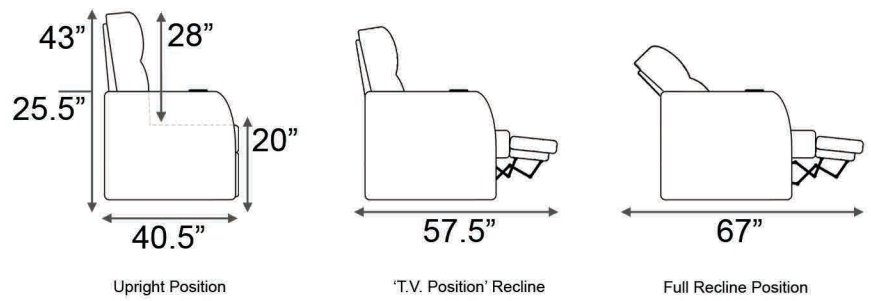

Armrest Width: 7"

Distance from wall needed for full recline: 5"