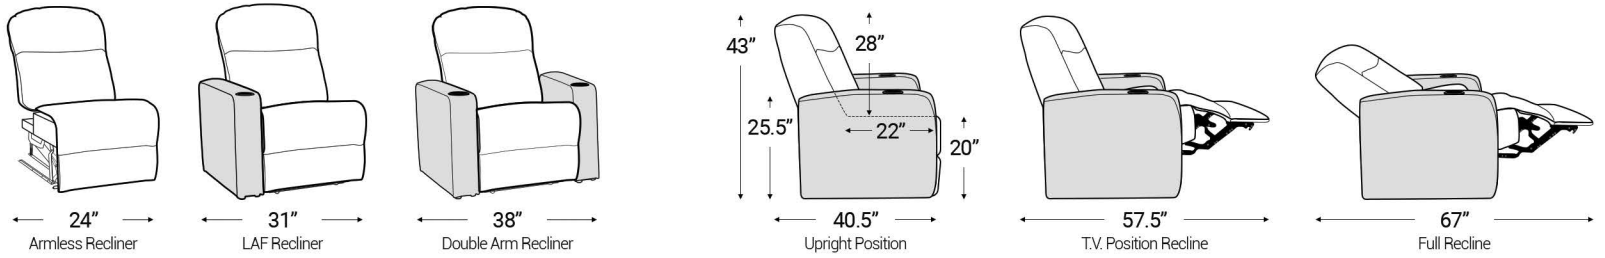

Armrest Width: 7"

Distance from wall needed for full recline: 5"

Popular Straight Row Configurations