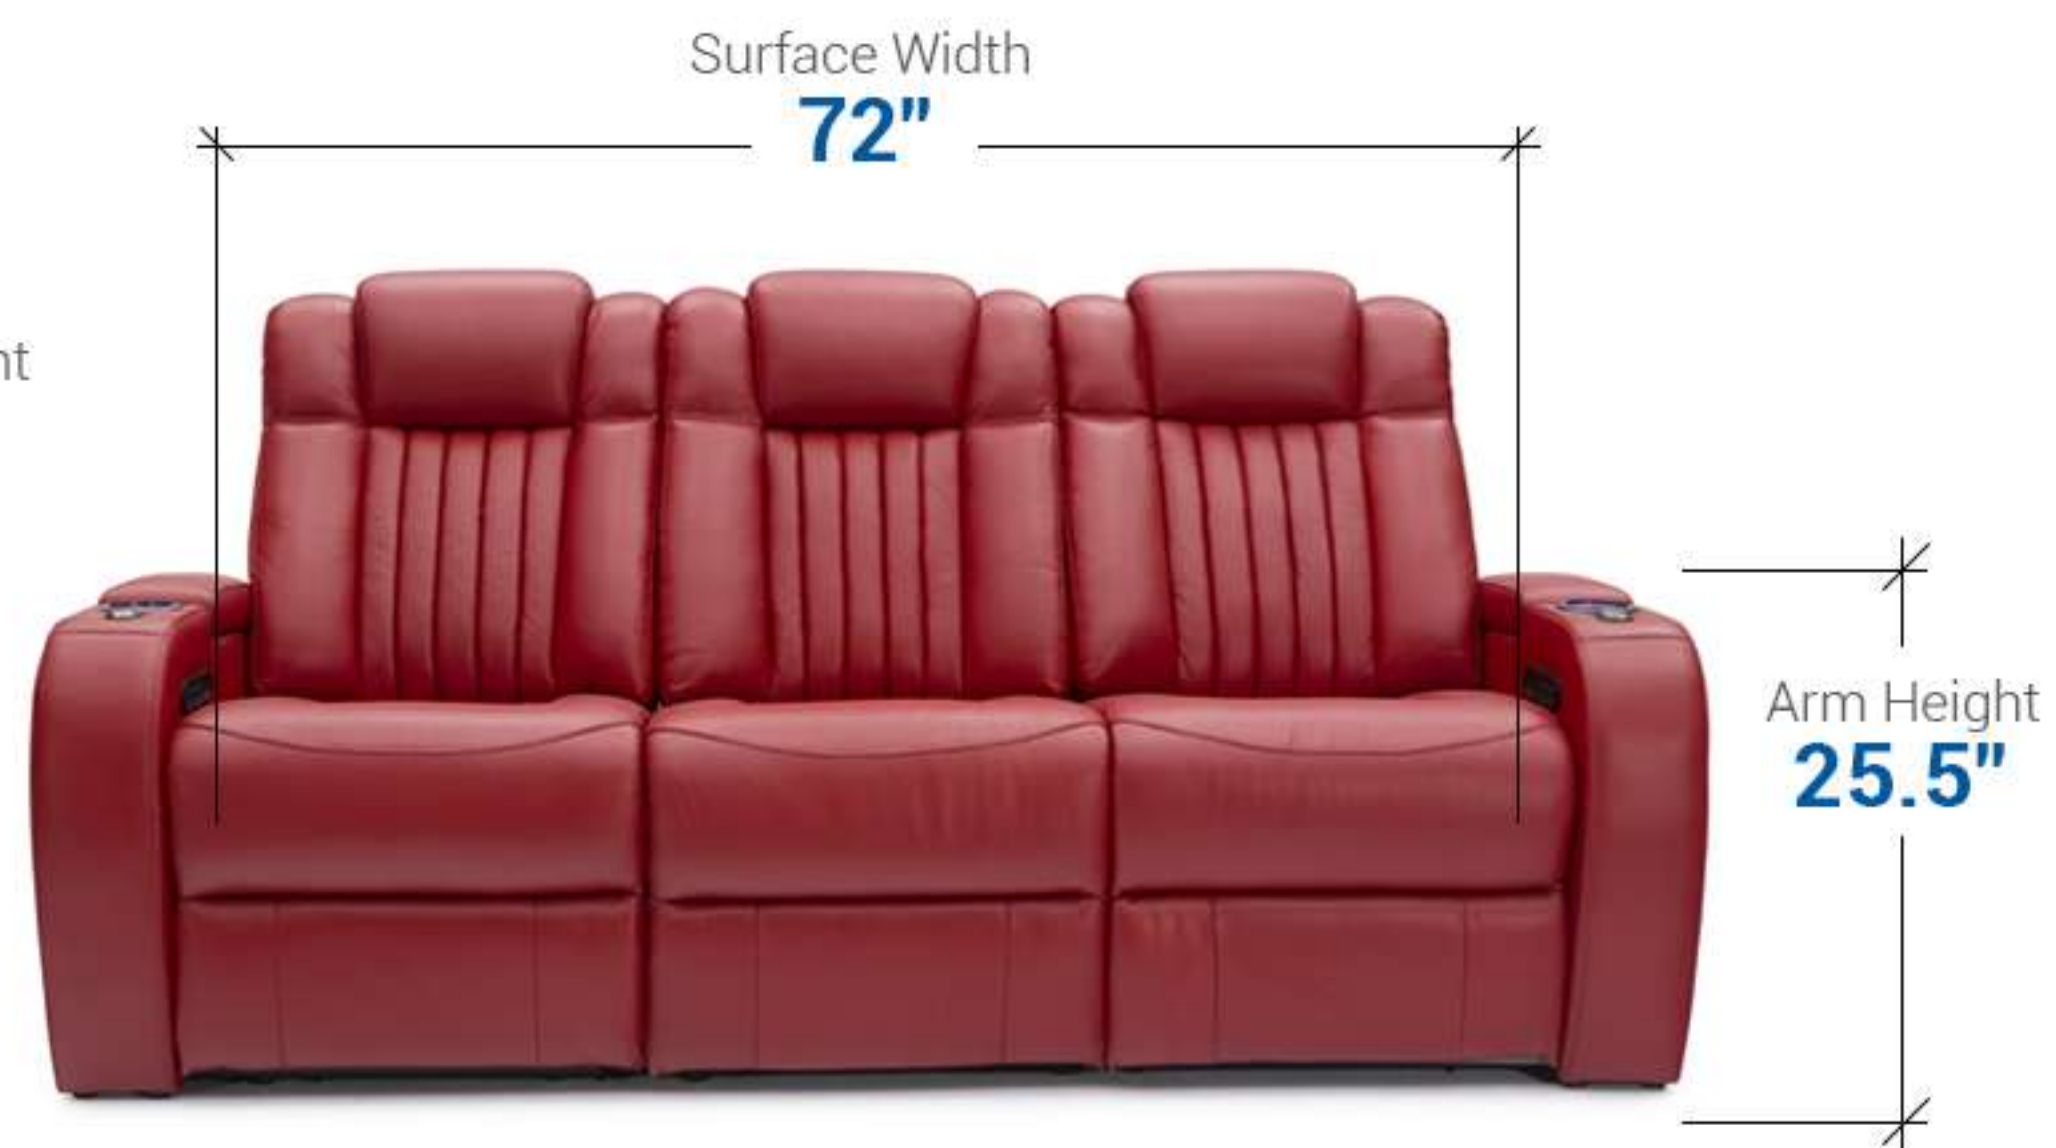

\*Rotate Chair 90° to fit through the door before attaching backrest

Distance needed from wall for full recline: **6"**

\*Rotate Chair 90° to fit through the door before attaching backrest