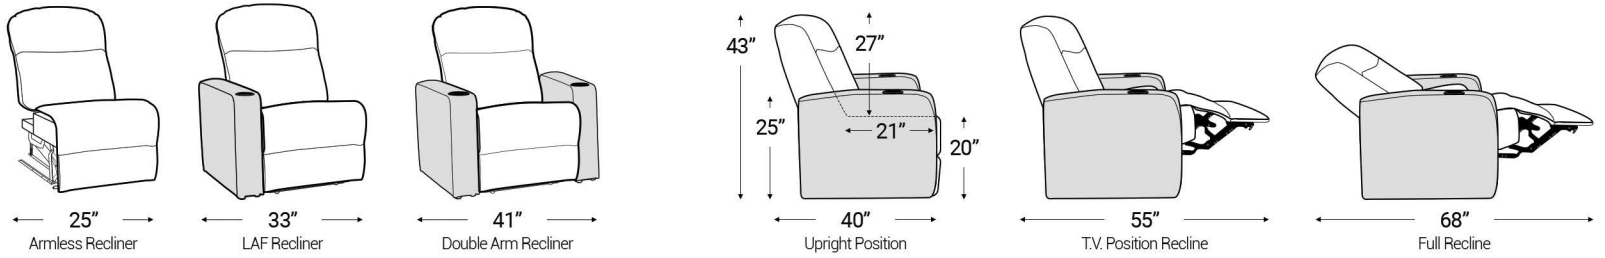

Armrest Width: 8"

Distance from wall needed for full recline: 5"

Popular Straight Row Configurations