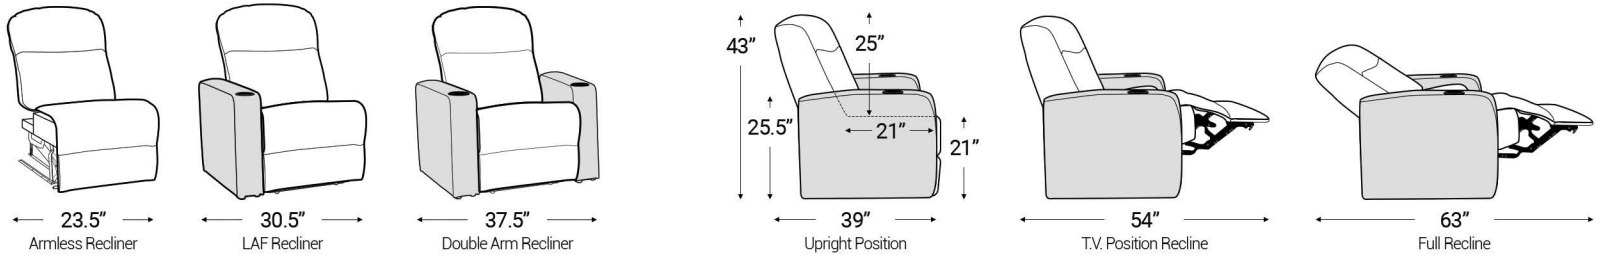

Armrest Width: 7"

Distance from wall needed for full recline: 3"

Popular Straight Row Configurations