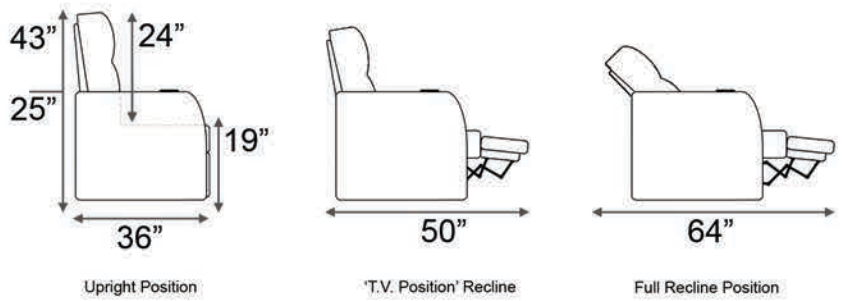

Armrest Width: 6"

Distance from wall needed for full recline: 6"

Popular Configurations