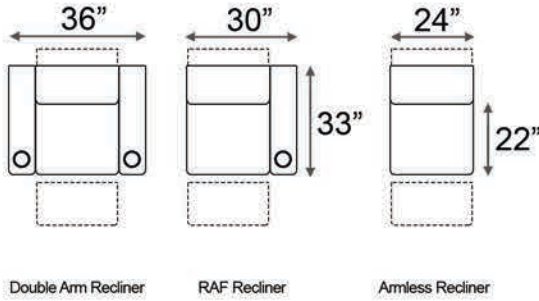

Armrest Width: 6"

Distance from wall needed for full recline: 6"

Popular Configurations