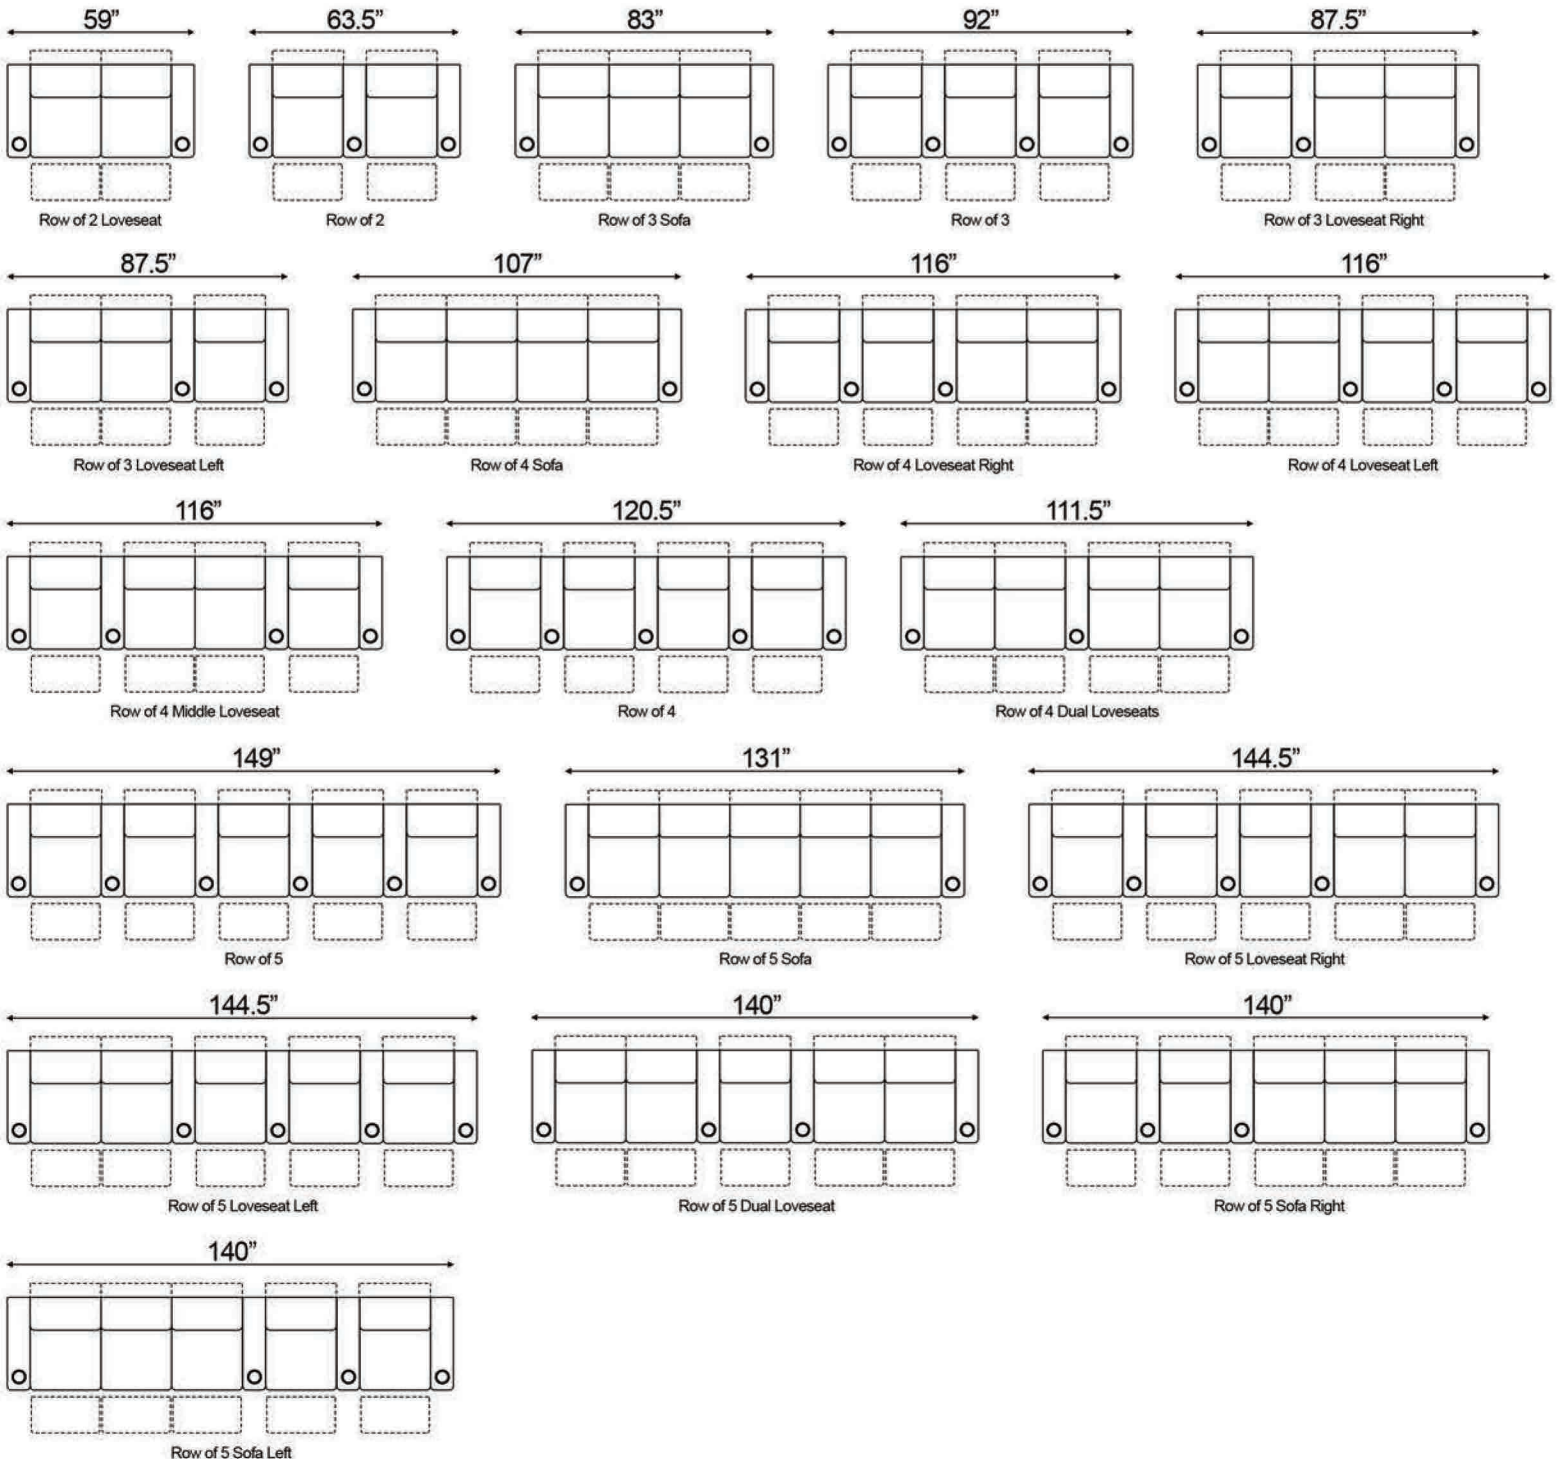

Straight Armrest Width Outside: 5.5" / Inside: 4.5" | Curved Width: 11"

Distance from wall needed for full recline: 3"

## Popular Straight Configurations

All product information is subject to change at any time.

Seatcraft.com ©2018 | Revision Date 06/14/2018