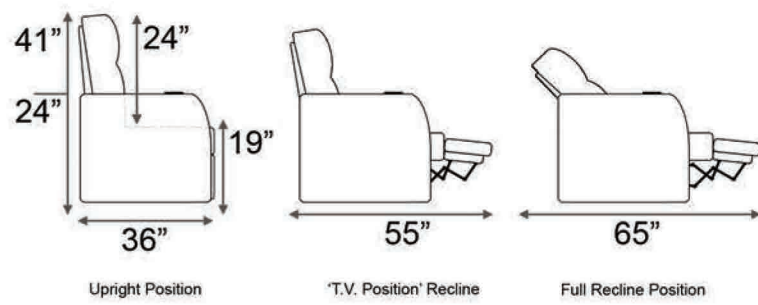

Straight Armrest Width Outside: 5.5" / Inside: 4.5" | Curved Width: 11"

Distance from wall needed for full recline: 3"

## Popular Straight Configurations

All product information is subject to change at any time.

Seatcraft.com ©2018 | Revision Date 06/14/2018