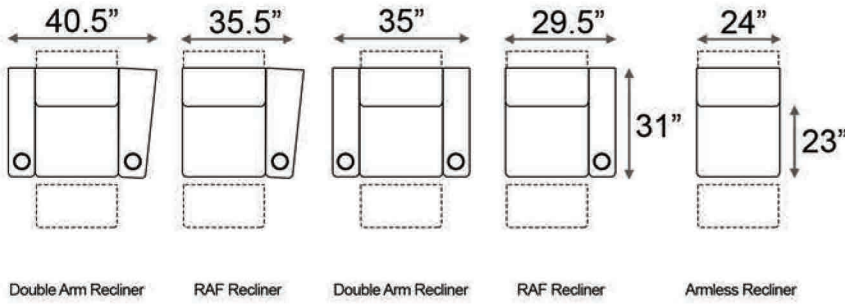

Straight Armrest Width Outside: 5.5" / Inside: 4.5" | Curved Width: 11"

Distance from wall needed for full recline: 3"

## Popular Straight Configurations

All product information is subject to change at any time.

Seatcraft.com ©2018 | Revision Date 06/14/2018