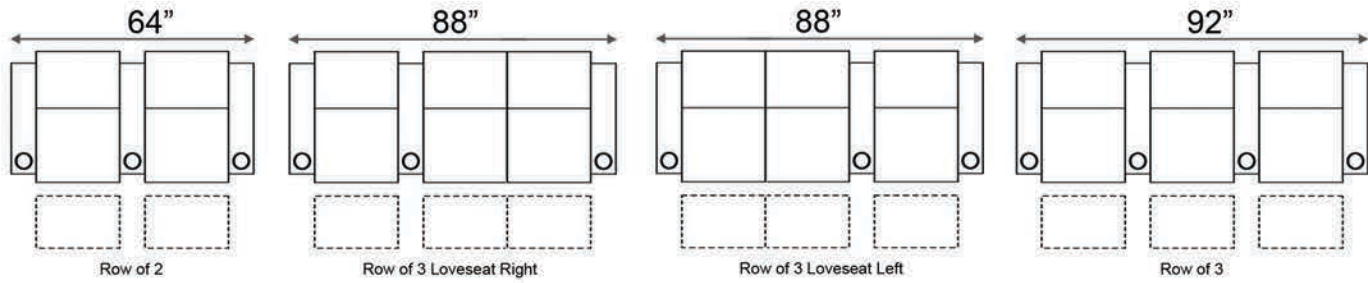

Distance from wall needed for full recline: 3"

## Popular Configurations

Distance from wall needed for full recline: 3"