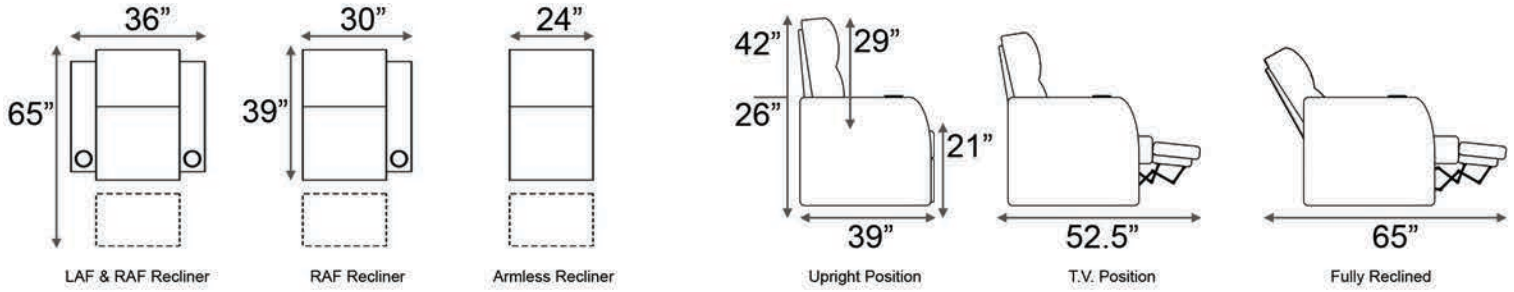

Distance from wall needed for full recline: 3"

## Popular Configurations

Distance from wall needed for full recline: 3"