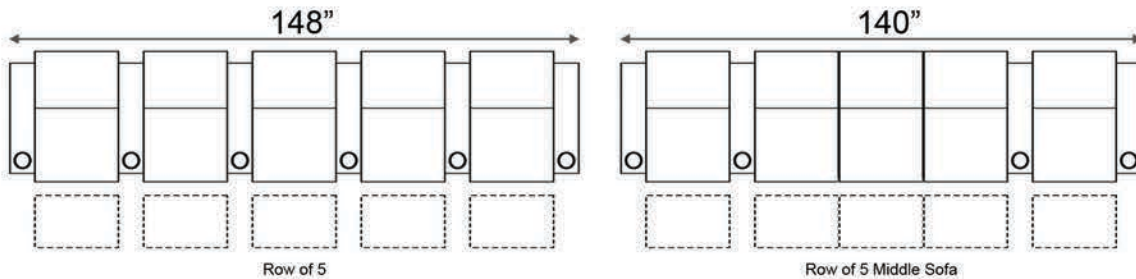

Distance from wall needed for full recline: 3"

## Popular Configurations

Distance from wall needed for full recline: 3"