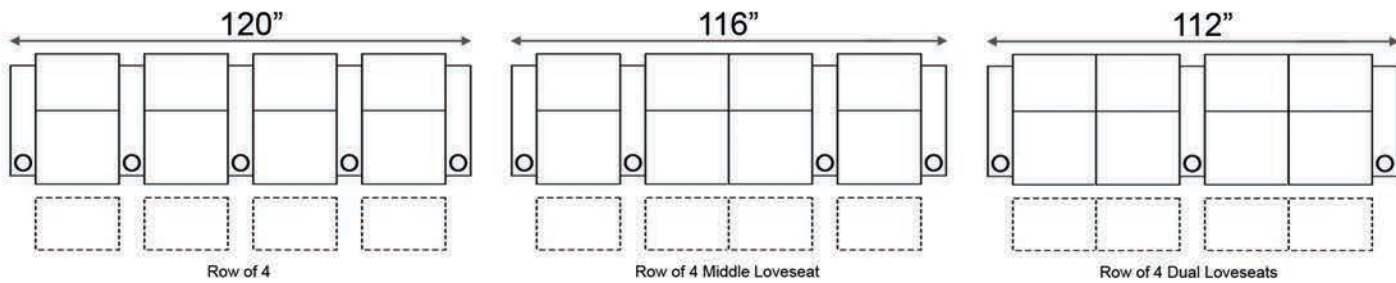

Distance from wall needed for full recline: 3"

## Popular Configurations

Distance from wall needed for full recline: 3"