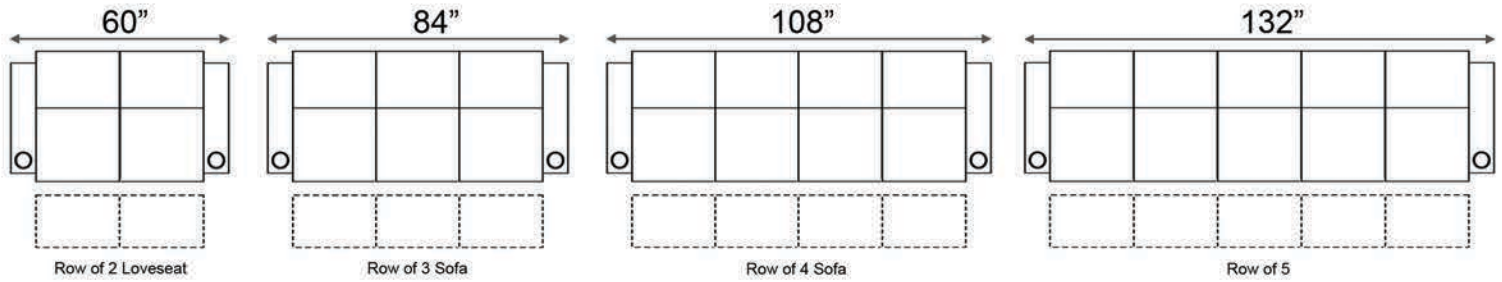

Distance from wall needed for full recline: 3"

## Popular Configurations

Distance from wall needed for full recline: 3"