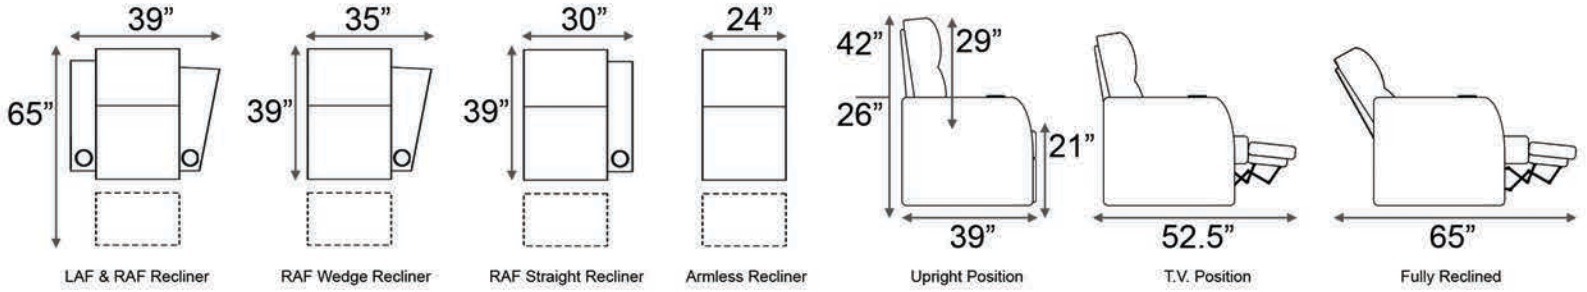

Distance from wall needed for full recline: 3"

## Popular Configurations

Distance from wall needed for full recline: 3"