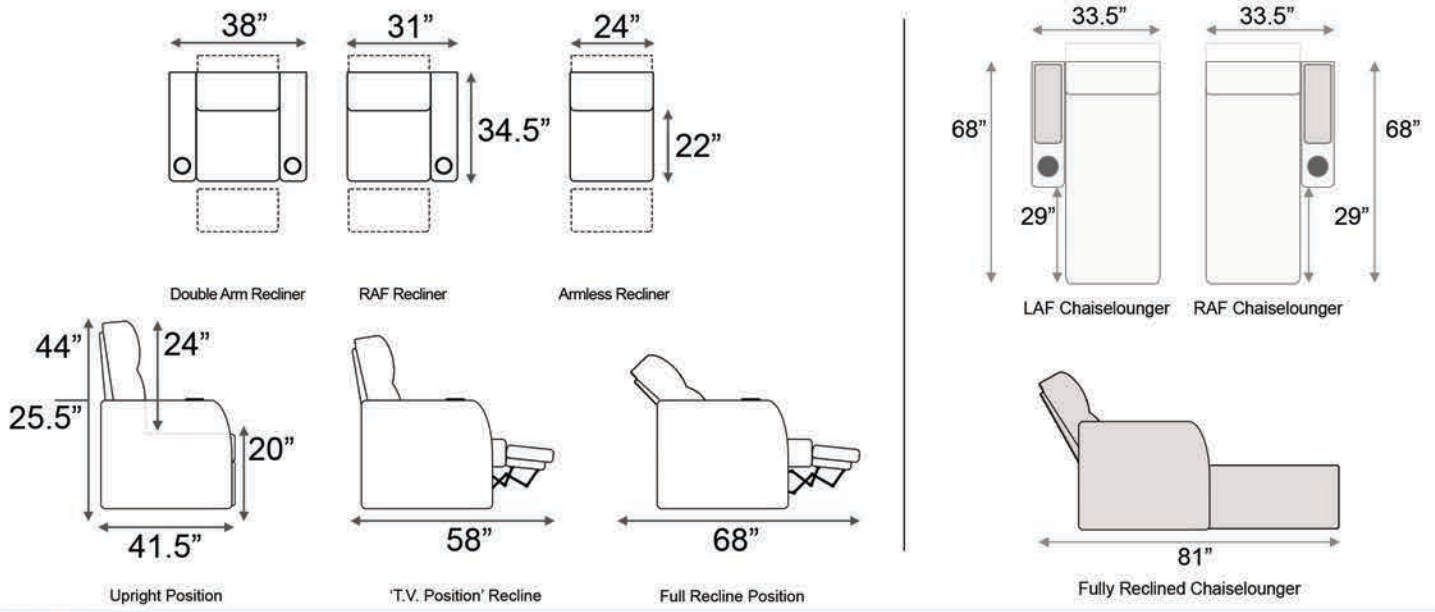

Armrest Width: 7"

Distance from wall needed for full recline: 3"

Distance from wall needed for full recline: 10.5"

Popular Configurations