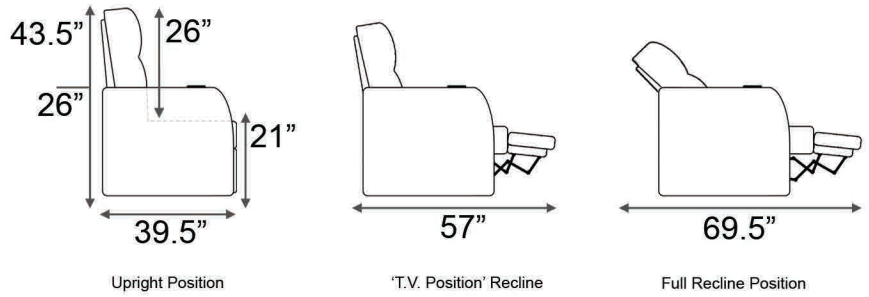

Armrest Width: 7"

Distance from wall needed for full recline: 6.5"