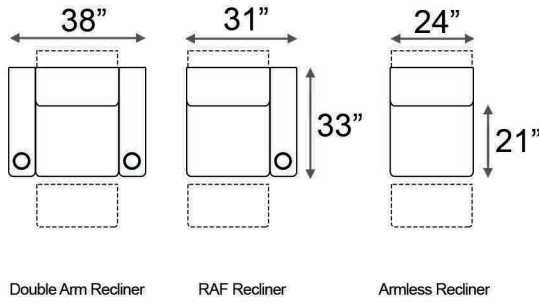

Armrest Width: 7"

Distance from wall needed for full recline: 6.5"