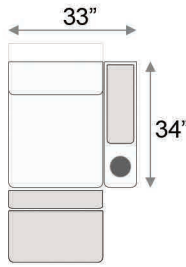

**L4700-4100**  
Wedge

Upright Position

T.V. Position Recline

Fully Reclined

Fully Reclined Chaiselounger

Distance from wall needed for full recline:  
LAF / RAF Recliner - 5"  
LAF / RAF Chaiselounger - 13"

**L8900-5306**  
LAF Recliner

**L8900-5206**  
RAF Recliner

**L8900-5406**  
Armless Recliner

**L8900-4306**  
LAF Chaiselounger

**L8900-4406**  
RAF Chaiselounger

**L8900-4246**  
Drop-Down Table

**L8900-4003**  
Straight Storage Console

## Sectional Configurations

**L1**  
config

**L2**  
config

**L3**  
config

**L4**  
config

**L5**  
config

**L6**  
config

**L7**  
config