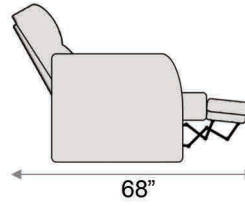

**L4700-4100**  
Wedge

Upright Position

T.V. Position Recline

Fully Reclined

Fully Reclined Chaiselounger

Distance from wall needed for full recline:  
LAF / RAF Recliner - 5"  
LAF / RAF Chaiselounger - 13"

**L8900-5306**  
LAF Recliner

**L8900-5206**  
RAF Recliner

**L8900-5406**  
Armless Recliner

**L8900-4306**  
LAF Chaiselounger

**L8900-4406**  
RAF Chaiselounger

**L8900-4246**  
Drop-Down Table

**L8900-4003**  
Straight Storage Console