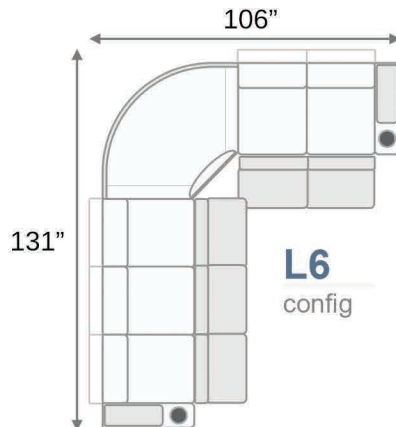

**L4700-4100**  
Wedge

Upright Position

T.V. Position Recline

Fully Reclined

Fully Reclined Chaiselounger

Distance from wall needed for full recline:  
LAF / RAF Recliner - 5"  
LAF / RAF Chaiselounger - 13"

**L8900-5306**  
LAF Recliner

**L8900-5206**  
RAF Recliner

**L8900-5406**  
Armless Recliner

**L8900-4306**  
LAF Chaiselounger

**L8900-4406**  
RAF Chaiselounger

**L8900-4246**  
Drop-Down Table

**L8900-4003**  
Straight Storage Console

## Sectional Configurations

**L1**  
config

**L2**  
config

**L3**  
config

**L4**  
config

**L5**  
config

**L6**  
config

**L7**  
config