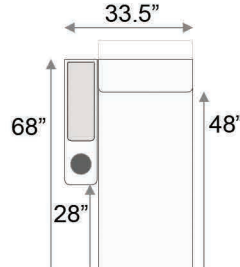

**L4700-4100**  
Wedge

Upright Position

T.V. Position Recline

Fully Reclined

Fully Reclined Chaiselounger

Distance from wall needed for full recline:  
LAF / RAF Recliner - 5"  
LAF / RAF Chaiselounger - 13"

**L8900-5306**  
LAF Recliner

**L8900-5206**  
RAF Recliner

**L8900-5406**  
Armless Recliner

**L8900-4306**  
LAF Chaiselounger

**L8900-4406**  
RAF Chaiselounger

**L8900-4246**  
Drop-Down Table

**L8900-4003**  
Straight Storage Console