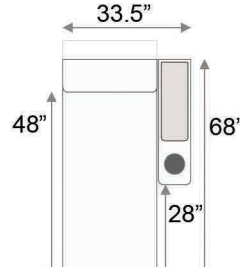

**L4700-4100**  
Wedge

Upright Position

T.V. Position Recline

Fully Reclined

Fully Reclined Chaiselounger

Distance from wall needed for full recline:  
LAF / RAF Recliner - 5"  
LAF / RAF Chaiselounger - 13"

**L8900-5306**  
LAF Recliner

**L8900-5206**  
RAF Recliner

**L8900-5406**  
Armless Recliner

**L8900-4306**  
LAF Chaiselounger

**L8900-4406**  
RAF Chaiselounger

**L8900-4246**  
Drop-Down Table

**L8900-4003**  
Straight Storage Console

## Sectional Configurations

**L1**  
config

**L2**  
config

**L3**  
config

**L4**  
config

**L5**  
config

**L6**  
config

**L7**  
config