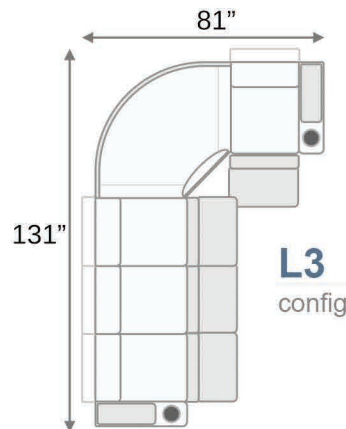

**L4700-4100**  
Wedge

Upright Position

T.V. Position Recline

Fully Reclined

Fully Reclined Chaiselounger

Distance from wall needed for full recline:  
LAF / RAF Recliner - 5"  
LAF / RAF Chaiselounger - 13"

**L8900-5306**  
LAF Recliner

**L8900-5206**  
RAF Recliner

**L8900-5406**  
Armless Recliner

**L8900-4306**  
LAF Chaiselounger

**L8900-4406**  
RAF Chaiselounger

**L8900-4246**  
Drop-Down Table

**L8900-4003**  
Straight Storage Console

## Sectional Configurations

**L1**  
config

**L2**  
config

**L3**  
config

**L4**  
config

**L5**  
config

**L6**  
config

**L7**  
config