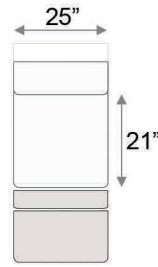

**L4700-4100**  
Wedge

Upright Position

T.V. Position Recline

Fully Reclined

Fully Reclined Chaiselounger

Distance from wall needed for full recline:  
LAF / RAF Recliner - 5"  
LAF / RAF Chaiselounger - 13"

**L8900-5306**  
LAF Recliner

**L8900-5206**  
RAF Recliner

**L8900-5406**  
Armless Recliner

**L8900-4306**  
LAF Chaiselounger

**L8900-4406**  
RAF Chaiselounger

**L8900-4246**  
Drop-Down Table

**L8900-4003**  
Straight Storage Console

## Sectional Configurations

**L1**  
config

**L2**  
config

**L3**  
config

**L4**  
config

**L5**  
config

**L6**  
config

**L7**  
config