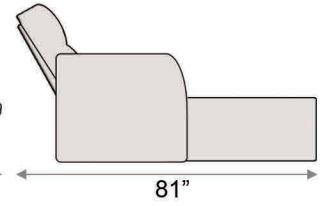

**L4700-4100**  
Wedge

Upright Position

T.V. Position Recline

Fully Reclined

Fully Reclined Chaiselounger

Distance from wall needed for full recline:  
LAF / RAF Recliner - 5"  
LAF / RAF Chaiselounger - 13"