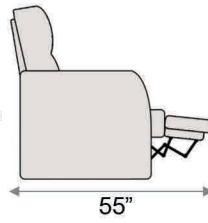

**L4700-4100**  
Wedge

Upright Position

T.V. Position Recline

Fully Reclined

Fully Reclined Chaiselounger

Distance from wall needed for full recline:  
LAF / RAF Recliner - 5"  
LAF / RAF Chaiselounger - 13"

**L8900-5306**  
LAF Recliner

**L8900-5206**  
RAF Recliner

**L8900-5406**  
Armless Recliner

**L8900-4306**  
LAF Chaiselounger

**L8900-4406**  
RAF Chaiselounger

**L8900-4246**  
Drop-Down Table

**L8900-4003**  
Straight Storage Console