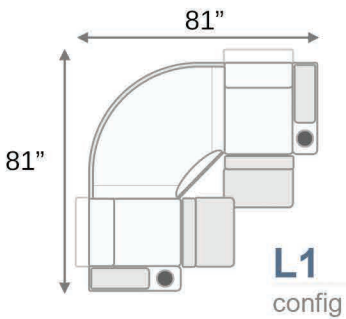

**L4700-4100**  
Wedge

Upright Position

T.V. Position Recline

Fully Reclined

Fully Reclined Chaiselounger

Distance from wall needed for full recline:  
LAF / RAF Recliner - 5"  
LAF / RAF Chaiselounger - 13"

**L8900-5306**  
LAF Recliner

**L8900-5206**  
RAF Recliner

**L8900-5406**  
Armless Recliner

**L8900-4306**  
LAF Chaiselounger

**L8900-4406**  
RAF Chaiselounger

**L8900-4246**  
Drop-Down Table

**L8900-4003**  
Straight Storage Console

## Sectional Configurations

**L1**  
config

**L2**  
config

**L3**  
config

**L4**  
config

**L5**  
config

**L6**  
config

**L7**  
config