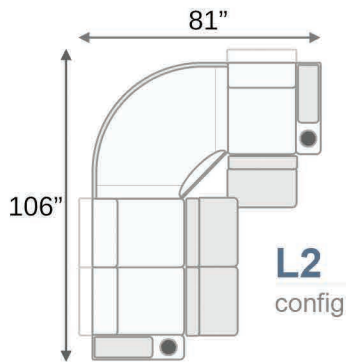

**L4700-4100**  
Wedge

Upright Position

T.V. Position Recline

Fully Reclined

Fully Reclined Chaiselounger

Distance from wall needed for full recline:  
LAF / RAF Recliner - 5"  
LAF / RAF Chaiselounger - 13"

**L8900-5306**  
LAF Recliner

**L8900-5206**  
RAF Recliner

**L8900-5406**  
Armless Recliner

**L8900-4306**  
LAF Chaiselounger

**L8900-4406**  
RAF Chaiselounger

**L8900-4246**  
Drop-Down Table

**L8900-4003**  
Straight Storage Console

## Sectional Configurations

**L1**  
config

**L2**  
config

**L3**  
config

**L4**  
config

**L5**  
config

**L6**  
config

**L7**  
config