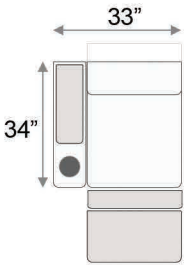

**L4700-4100**  
Wedge

Upright Position

T.V. Position Recline

Fully Reclined

Fully Reclined Chaiselounger

Distance from wall needed for full recline:  
LAF / RAF Recliner - 5"  
LAF / RAF Chaiselounger - 13"

**L8900-5306**  
LAF Recliner

**L8900-5206**  
RAF Recliner

**L8900-5406**  
Armless Recliner

**L8900-4306**  
LAF Chaiselounger

**L8900-4406**  
RAF Chaiselounger

**L8900-4246**  
Drop-Down Table

**L8900-4003**  
Straight Storage Console

## Sectional Configurations

**L1**  
config

**L2**  
config

**L3**  
config

**L4**  
config

**L5**  
config

**L6**  
config

**L7**  
config