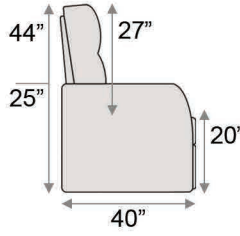

**L4700-4100**  
Wedge

Upright Position

T.V. Position Recline

Fully Reclined

Fully Reclined Chaiselounger

Distance from wall needed for full recline:  
LAF / RAF Recliner - 5"  
LAF / RAF Chaiselounger - 13"

**L8900-5306**  
LAF Recliner

**L8900-5206**  
RAF Recliner

**L8900-5406**  
Armless Recliner

**L8900-4306**  
LAF Chaiselounger

**L8900-4406**  
RAF Chaiselounger

**L8900-4246**  
Drop-Down Table

**L8900-4003**  
Straight Storage Console