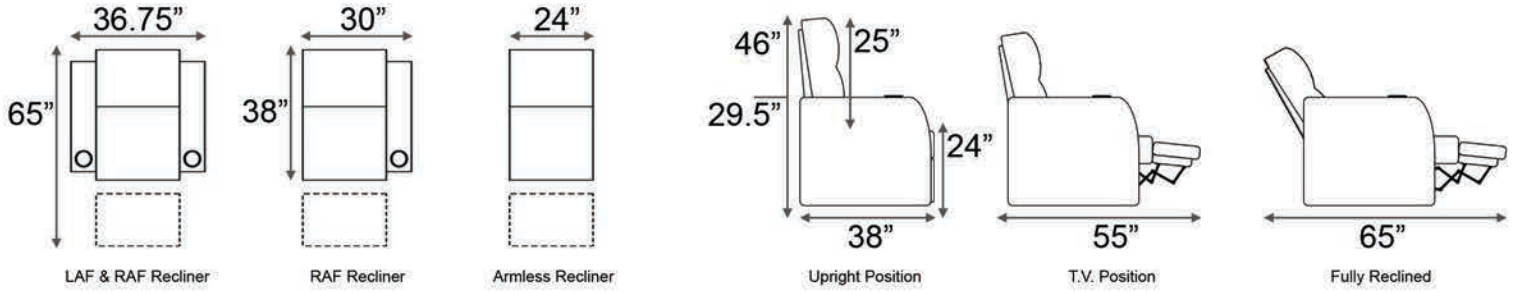

Distance from wall needed for full recline: 3"