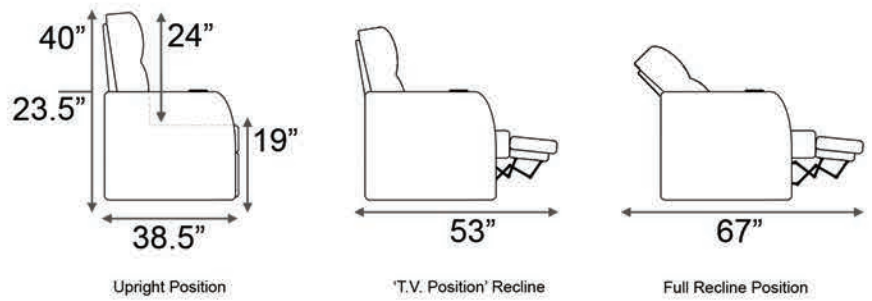

Armrest Width: 6"

Distance from wall needed for full recline: 3"

Popular Configurations