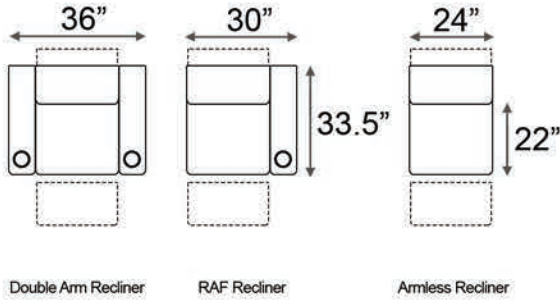

Armrest Width: 6"

Distance from wall needed for full recline: 3"

Popular Configurations