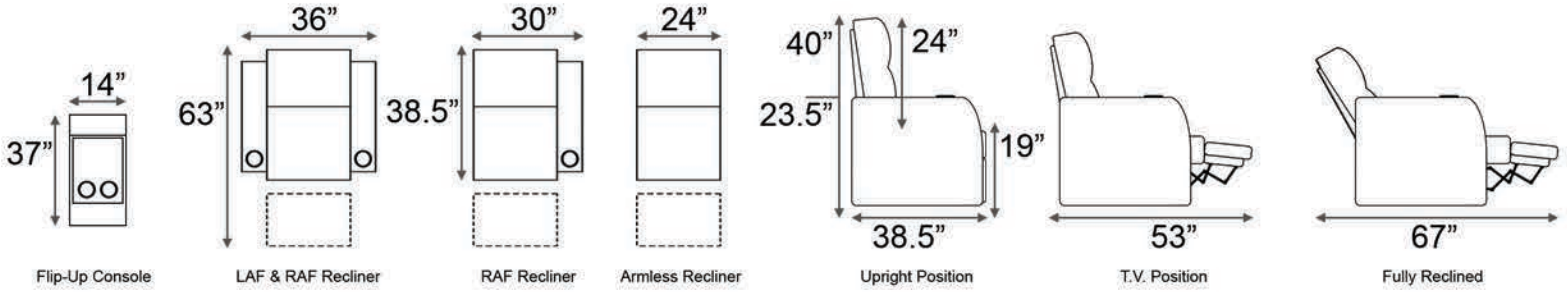

Distance from wall needed for full recline: 3"