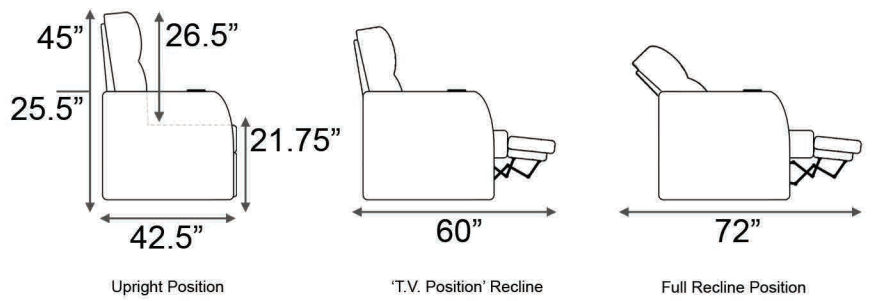

Armrest Width: 7"

Distance from wall needed for full recline: 6.5"

Popular Configurations