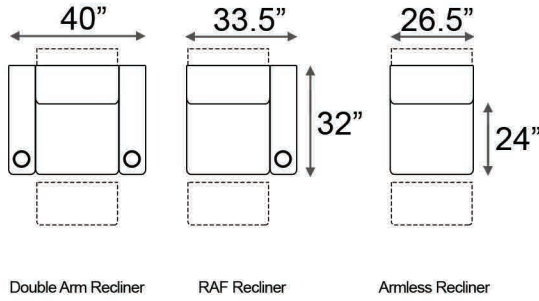

Armrest Width: 7"

Distance from wall needed for full recline: 6.5"

Popular Configurations