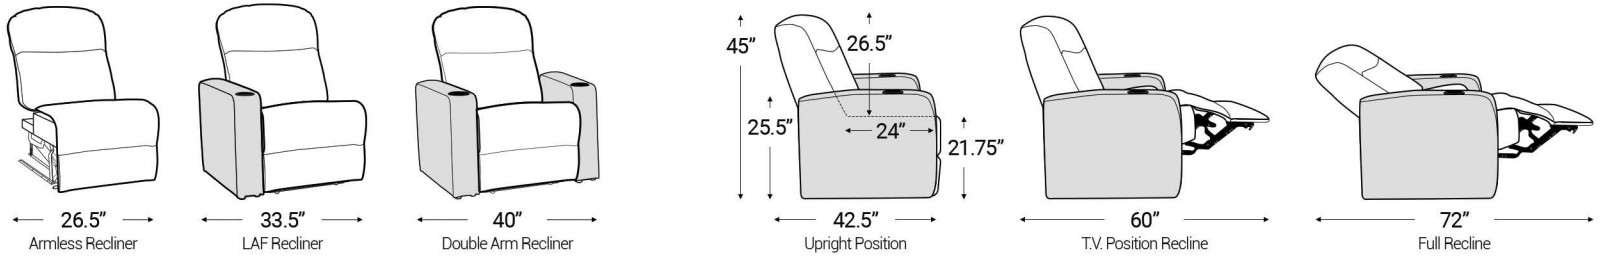

Armrest Width: 7"

Distance from wall needed for full recline: 6.5"

Popular Straight Row Configurations