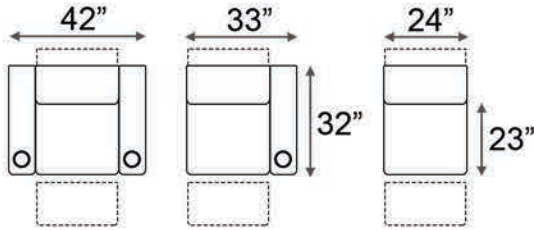

Armrest Width: 0"

Distance from wall needed for full recline: 3"

Double Arm Recliner    RAF Recliner    Armless Recliner

Upright Position    'T.V. Position' Recline    Full Recline Position

Popular Configurations