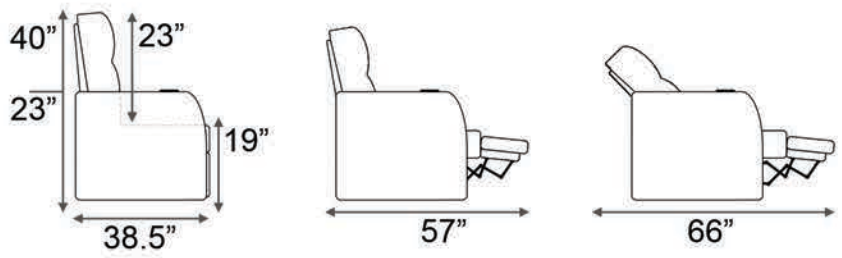

Armrest Width: 0"

Distance from wall needed for full recline: 3"

Double Arm Recliner    RAF Recliner    Armless Recliner

Upright Position    'T.V. Position' Recline    Full Recline Position

Popular Configurations