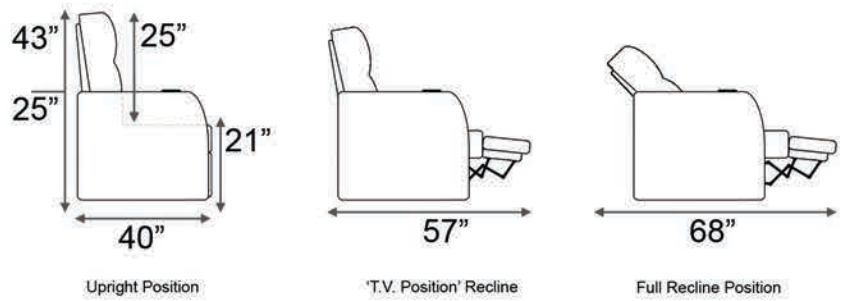

Armrest Width: 6.25"

Distance from wall needed for full recline: 5"

Popular Configurations