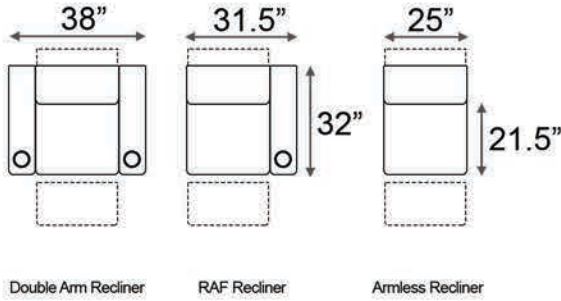

Armrest Width: 6.25"

Distance from wall needed for full recline: 5"

Popular Configurations