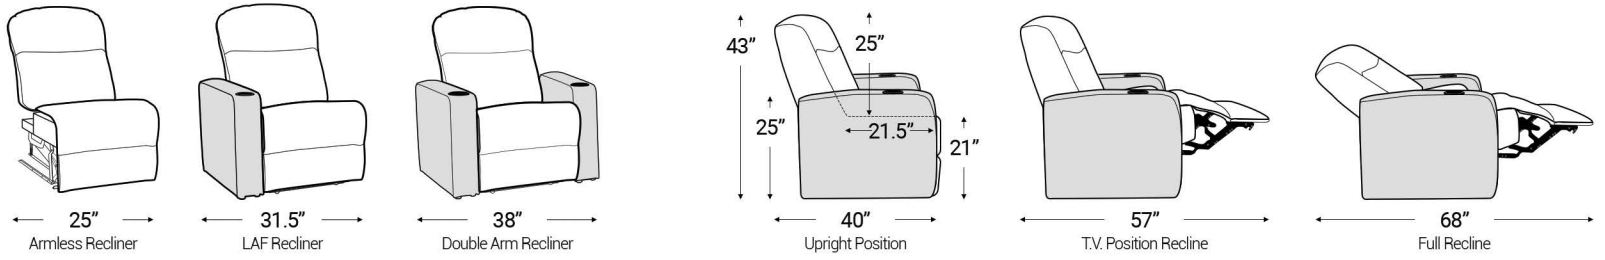

Armrest Width: 6.25"

Distance from wall needed for full recline: 5"

Popular Straight Row Configurations