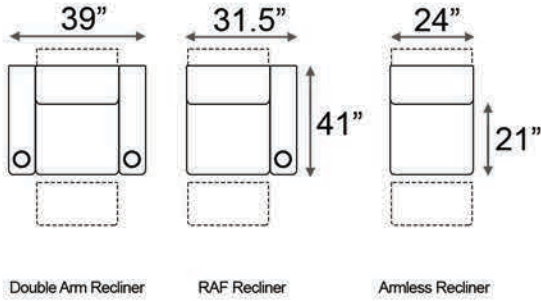

Armrest Width: 7.5"

Distance from wall needed for full recline: 4"

Popular Configurations