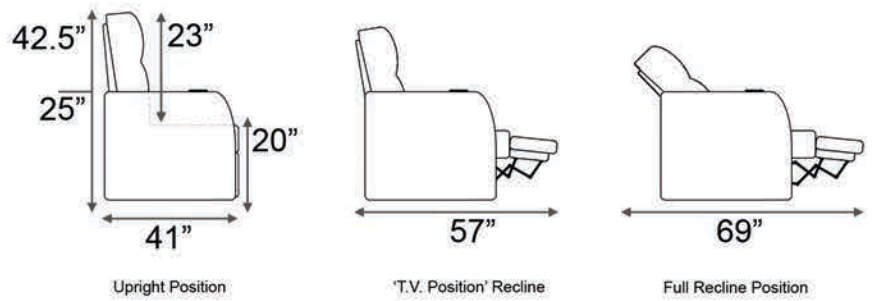

Armrest Width: 7.5"

Distance from wall needed for full recline: 4"

Popular Configurations