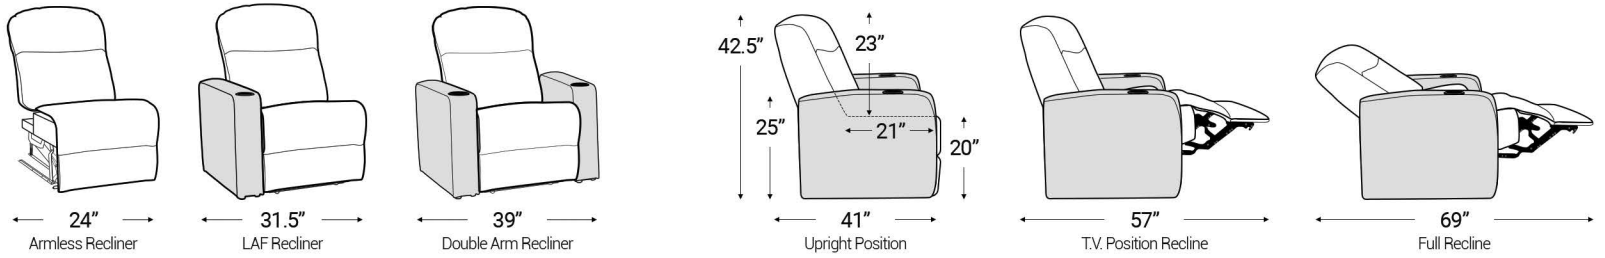

Armrest Width: 7.5"

Distance from wall needed for full recline: 4"

Popular Straight Row Configurations