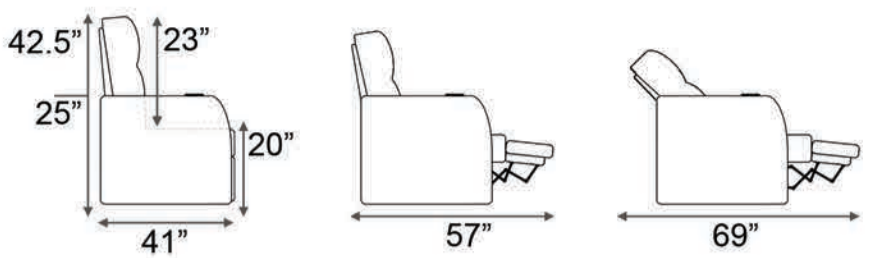

Armrest Width: 7.5"

Distance from wall needed for full recline: 4"

Double Arm Recliner RAF Recliner Armless Recliner

Upright Position 'T.V. Position' Recline Full Recline Position

LAF Chaiselounger RAF Chaiselounger

Fully Reclined Chaiselounger

Popular Configurations

Row of 3 Sofa w/
Outside Chaiseloungers

Row of 4 Sofa w/
Outside Chaiseloungers

Row of 4 Sofa w/
Middle Double Chaise

Row of 4 Middle Loveseat w/
Outside Chaiseloungers

Row of 4 Middle Loveseat w/
Middle Double Chaiseloungers