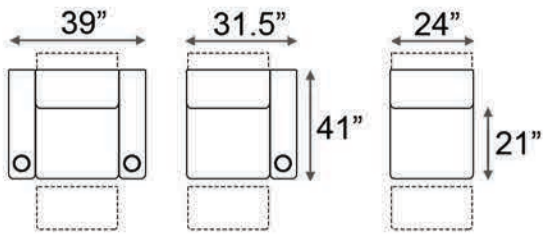

Armrest Width: 7.5"

Distance from wall needed for full recline: 4"

Double Arm Recliner RAF Recliner Armless Recliner

Upright Position 'T.V. Position' Recline Full Recline Position

LAF Chaiselounger RAF Chaiselounger

Fully Reclined Chaiselounger

Popular Configurations

Row of 3 Sofa w/
Outside Chaiseloungers

Row of 4 Sofa w/
Outside Chaiseloungers

Row of 4 Sofa w/
Middle Double Chaise

Row of 4 Middle Loveseat w/
Outside Chaiseloungers

Row of 4 Middle Loveseat w/
Middle Double Chaiseloungers