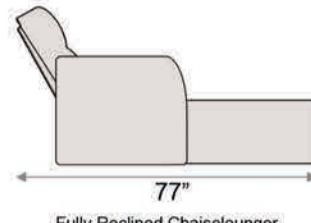

Armrest Width: 7.5"

Distance from wall needed for full recline: 4"

Double Arm Recliner RAF Recliner Armless Recliner

Upright Position 'T.V. Position' Recline Full Recline Position

LAF Chaiselounger RAF Chaiselounger

Fully Reclined Chaiselounger

Popular Configurations

Row of 3 Sofa w/
Outside Chaiseloungers

Row of 4 Sofa w/
Outside Chaiseloungers

Row of 4 Sofa w/
Middle Double Chaise

Row of 4 Middle Loveseat w/
Outside Chaiseloungers