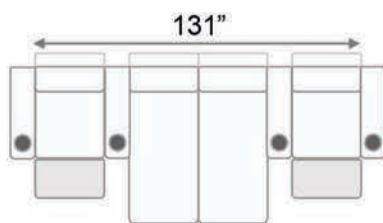

Armrest Width: 7.5"

Distance from wall needed for full recline: 4"

Double Arm Recliner RAF Recliner Armless Recliner

Upright Position 'T.V. Position' Recline Full Recline Position

LAF Chaiselounger RAF Chaiselounger

Fully Reclined Chaiselounger

Popular Configurations

Row of 3 Sofa w/
Outside Chaiseloungers

Row of 4 Sofa w/
Outside Chaiseloungers

Row of 4 Sofa w/
Middle Double Chaise

Row of 4 Middle Loveseat w/
Outside Chaiseloungers

Row of 4 Middle Loveseat w/
Middle Double Chaiseloungers