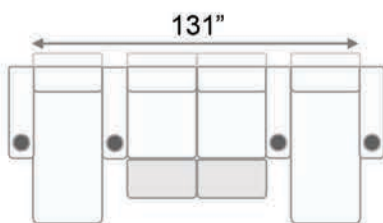

Armrest Width: 7.5"

Distance from wall needed for full recline: 4"

Double Arm Recliner RAF Recliner Armless Recliner

Upright Position 'T.V. Position' Recline Full Recline Position

LAF Chaiselounger RAF Chaiselounger

Fully Reclined Chaiselounger

Popular Configurations

Row of 3 Sofa w/
Outside Chaiseloungers

Row of 4 Sofa w/
Outside Chaiseloungers

Row of 4 Sofa w/
Middle Double Chaise

Row of 4 Middle Loveseat w/
Outside Chaiseloungers

Row of 4 Middle Loveseat w/
Middle Double Chaiseloungers