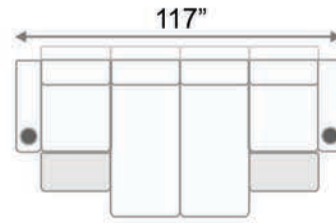

Armrest Width: 7.5"

Distance from wall needed for full recline: 4"

Double Arm Recliner RAF Recliner Armless Recliner

Upright Position 'T.V. Position' Recline Full Recline Position

LAF Chaiselounger RAF Chaiselounger

Fully Reclined Chaiselounger

Popular Configurations

Row of 3 Sofa w/
Outside Chaiseloungers

Row of 4 Sofa w/
Outside Chaiseloungers

Row of 4 Sofa w/
Middle Double Chaise

Row of 4 Middle Loveseat w/
Outside Chaiseloungers

Row of 4 Middle Loveseat w/
Middle Double Chaiseloungers