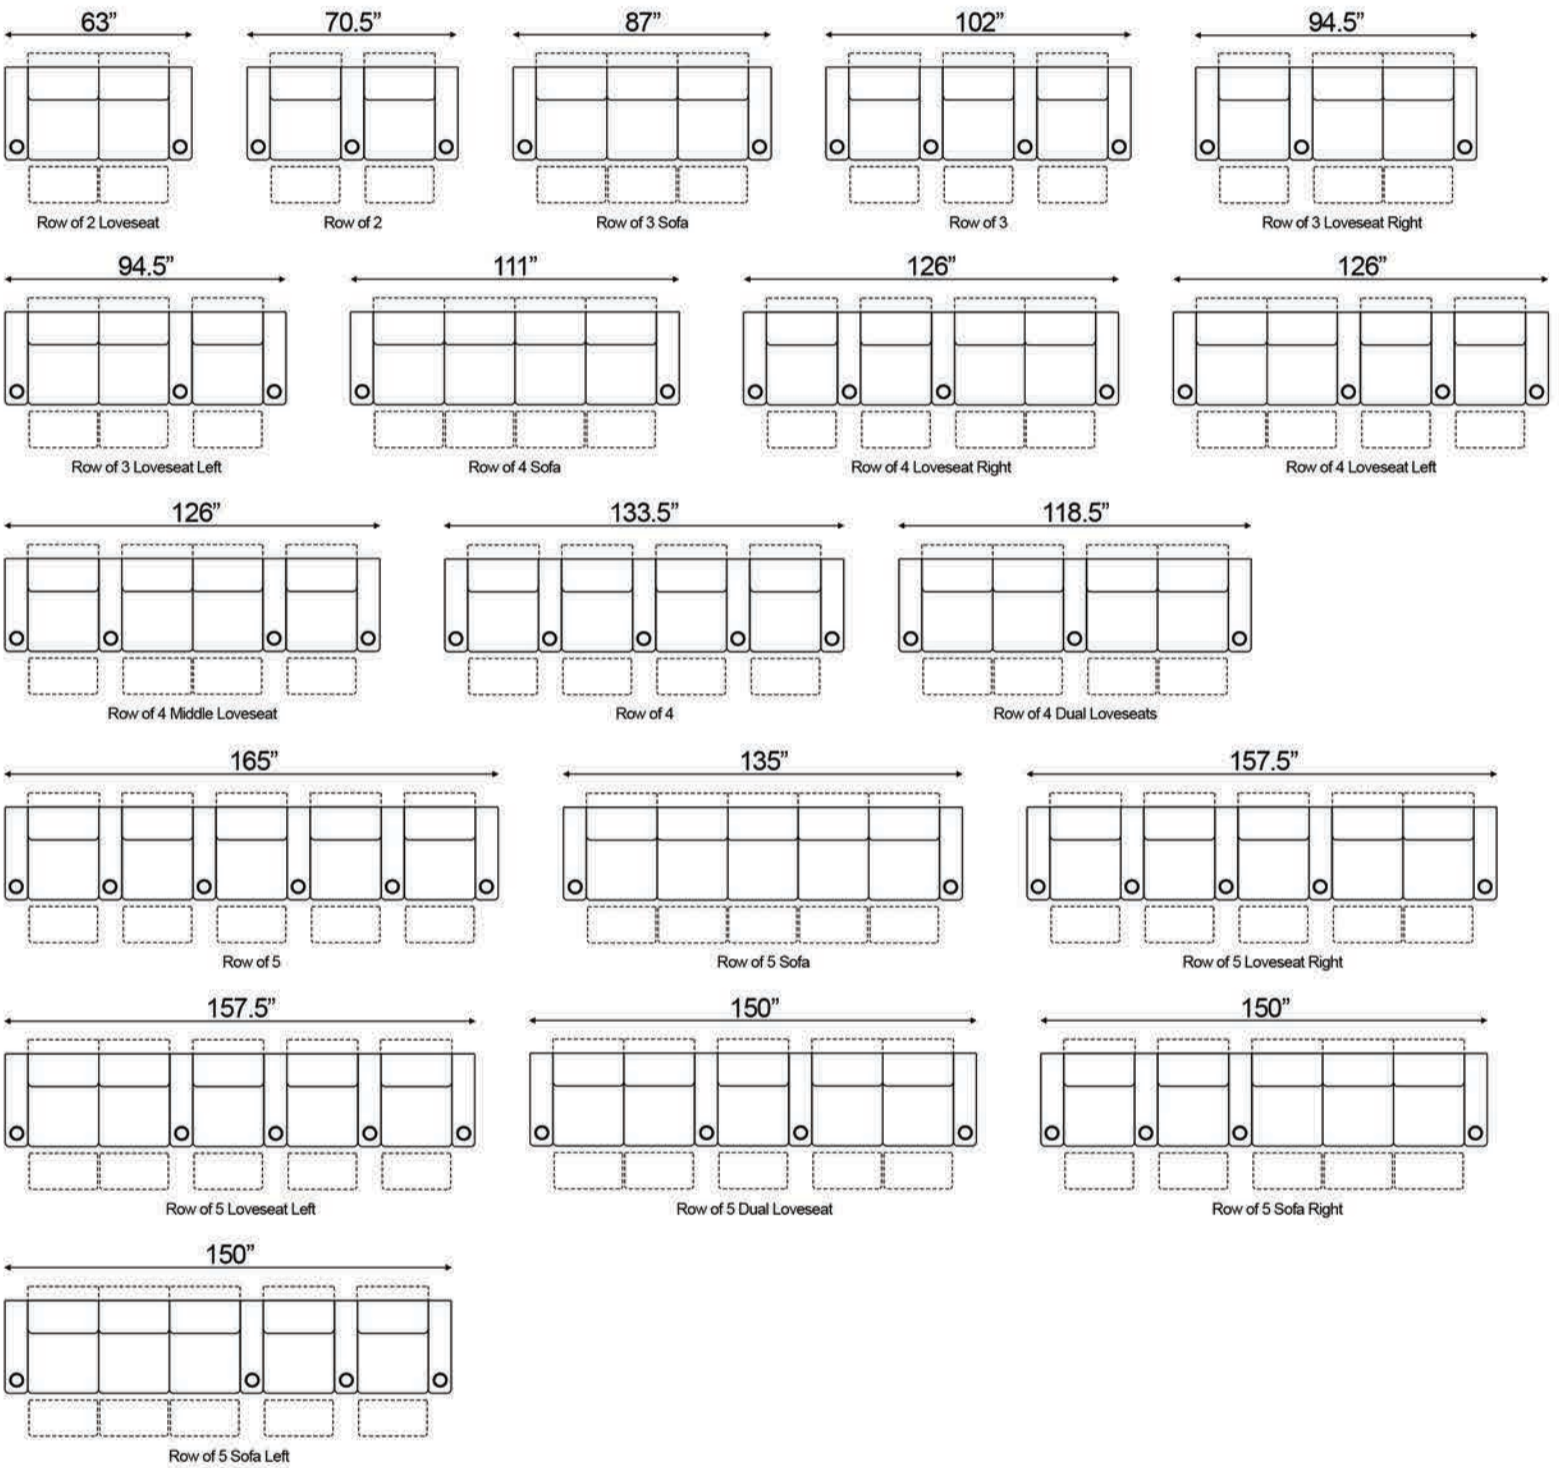

Armrest Width: 7.5"

Distance from wall needed for full recline: 4"

Double Arm Recliner RAF Recliner Armless Recliner

Upright Position 'T.V. Position' Recline Full Recline Position

LAF Chaiselounger RAF Chaiselounger

Fully Reclined Chaiselounger

Popular Configurations

Row of 3 Sofa w/
Outside Chaiseloungers

Row of 4 Sofa w/
Outside Chaiseloungers

Row of 4 Sofa w/
Middle Double Chaise

Row of 4 Middle Loveseat w/
Outside Chaiseloungers

Row of 4 Middle Loveseat w/
Middle Double Chaiseloungers