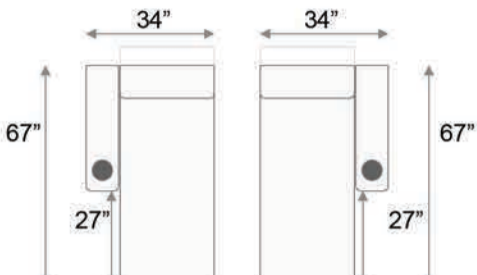

Armrest Width: 7.5"

Distance from wall needed for full recline: 4"

Double Arm Recliner RAF Recliner Armless Recliner

Upright Position 'T.V. Position' Recline Full Recline Position

LAF Chaiselounger RAF Chaiselounger

Fully Reclined Chaiselounger

Popular Configurations

Row of 3 Sofa w/
Outside Chaiseloungers

Row of 4 Sofa w/
Outside Chaiseloungers

Row of 4 Sofa w/
Middle Double Chaise

Row of 4 Middle Loveseat w/
Outside Chaiseloungers

Row of 4 Middle Loveseat w/
Middle Double Chaiseloungers