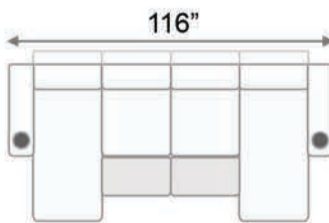

Armrest Width: 7.5"

Distance from wall needed for full recline: 4"

Double Arm Recliner RAF Recliner Armless Recliner

Upright Position 'T.V. Position' Recline Full Recline Position

LAF Chaiselounger RAF Chaiselounger

Fully Reclined Chaiselounger

Popular Configurations

Row of 3 Sofa w/
Outside Chaiseloungers

Row of 4 Sofa w/
Outside Chaiseloungers

Row of 4 Sofa w/
Middle Double Chaise

Row of 4 Middle Loveseat w/
Outside Chaiseloungers

Row of 4 Middle Loveseat w/
Middle Double Chaiseloungers