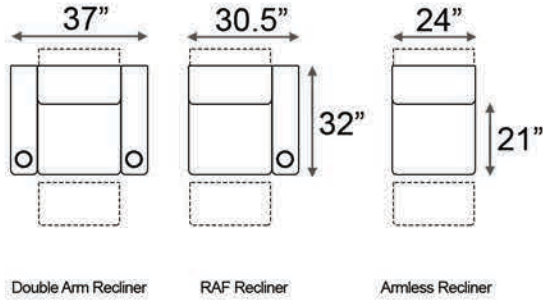

Armrest Width: 6.5"

Distance from wall needed for full recline: 5"

Popular Configurations