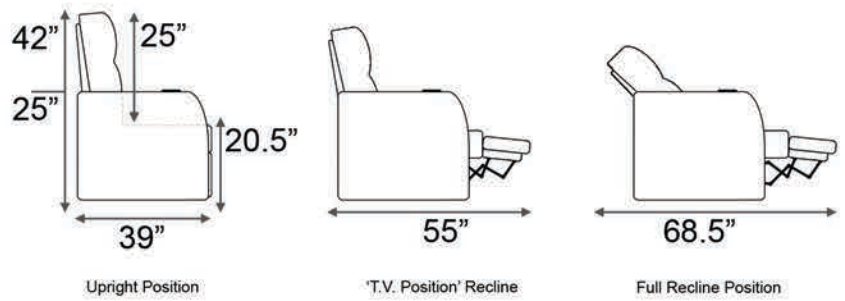

Armrest Width: 6.5"

Distance from wall needed for full recline: 5"

Popular Configurations