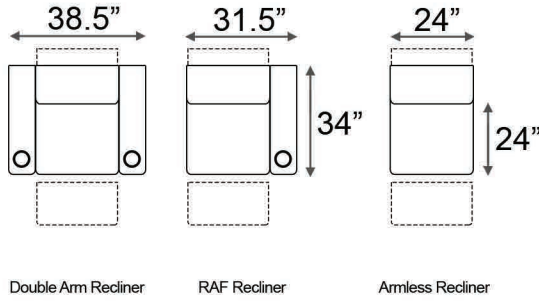

Armrest Width: 7"

Distance from wall needed for full recline: 6"