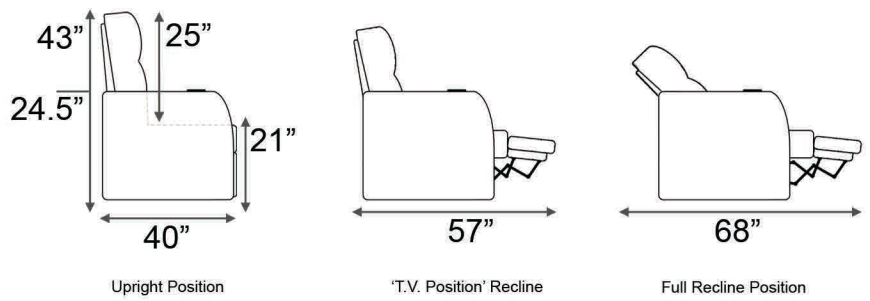

Armrest Width: 7"

Distance from wall needed for full recline: 6"