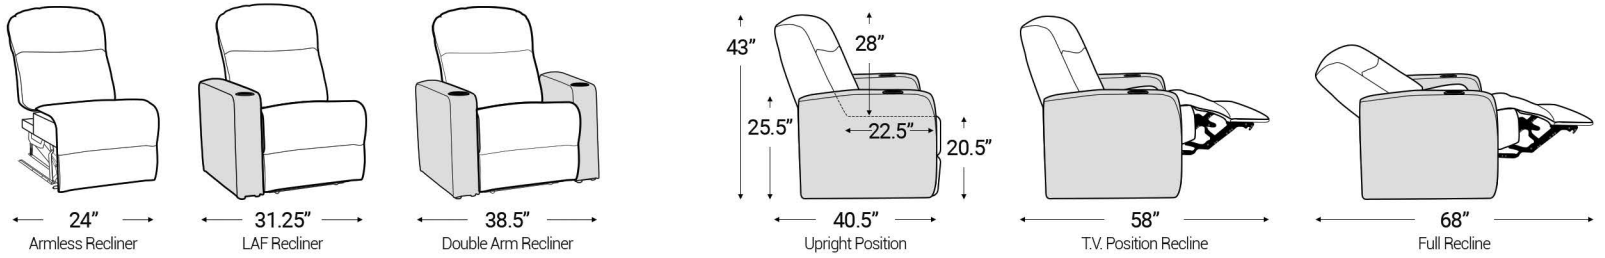

Armrest Width: 7.25"

Distance from wall needed for full recline: 6.5"

Popular Straight Row Configurations