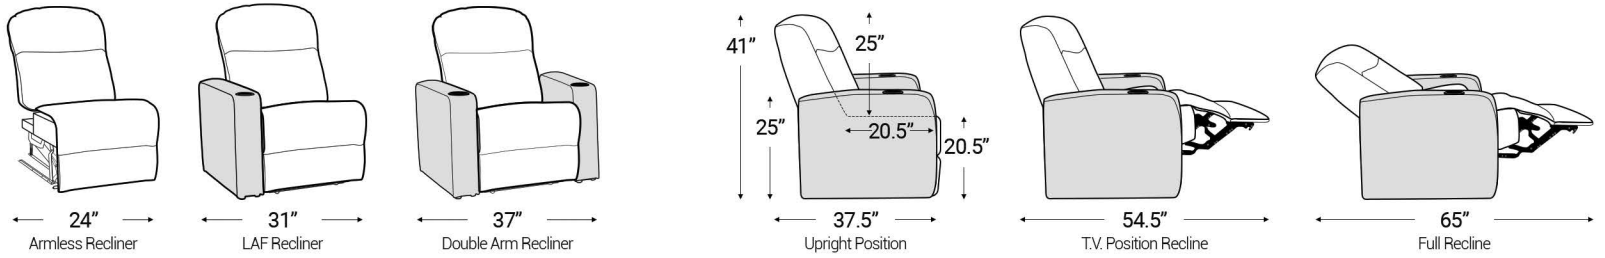

Armrest Width: 6.5"

Distance from wall needed for full recline: 4"

Popular Straight Row Configurations