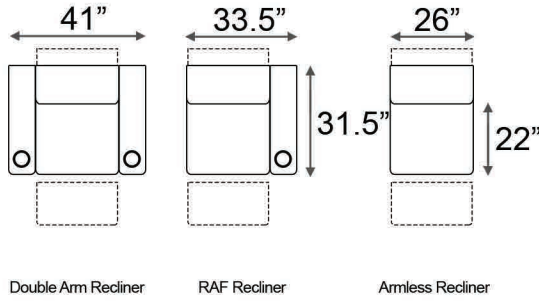

Armrest Width: 7.5"

Distance from wall needed for full recline: 5"

Popular Configurations