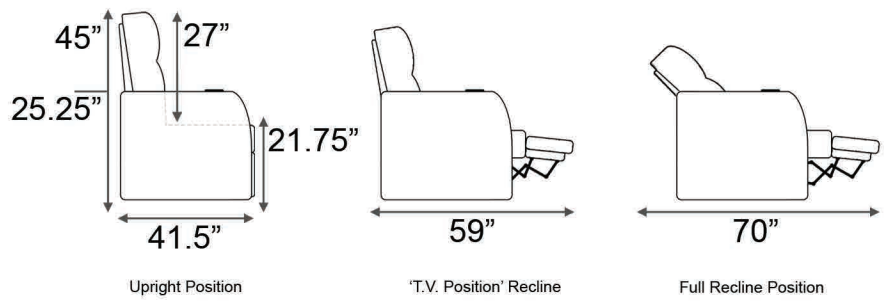

Armrest Width: 7.5"

Distance from wall needed for full recline: 5"

Popular Configurations