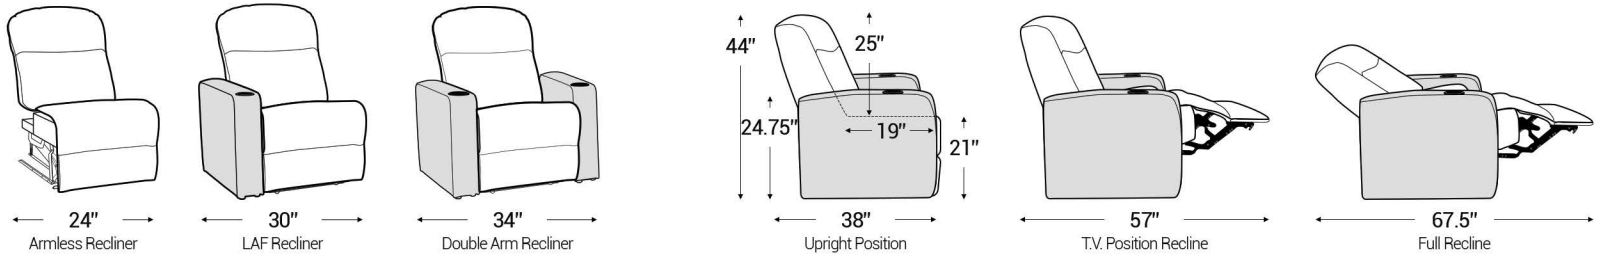

Armrest Width: 5.5"

Distance from wall needed for full recline: 4"

Popular Straight Row Configurations