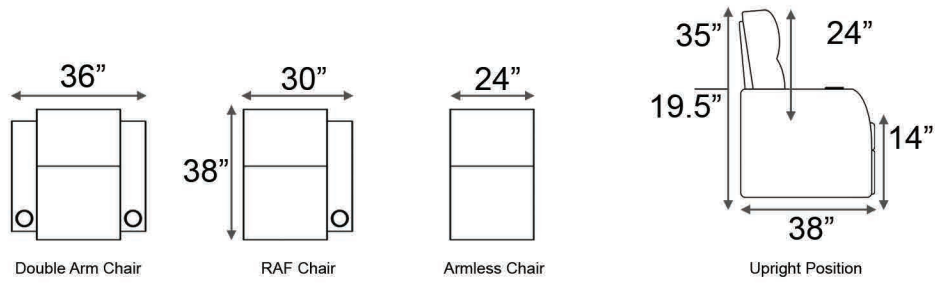

Armrest Width: 6"

Popular Configurations