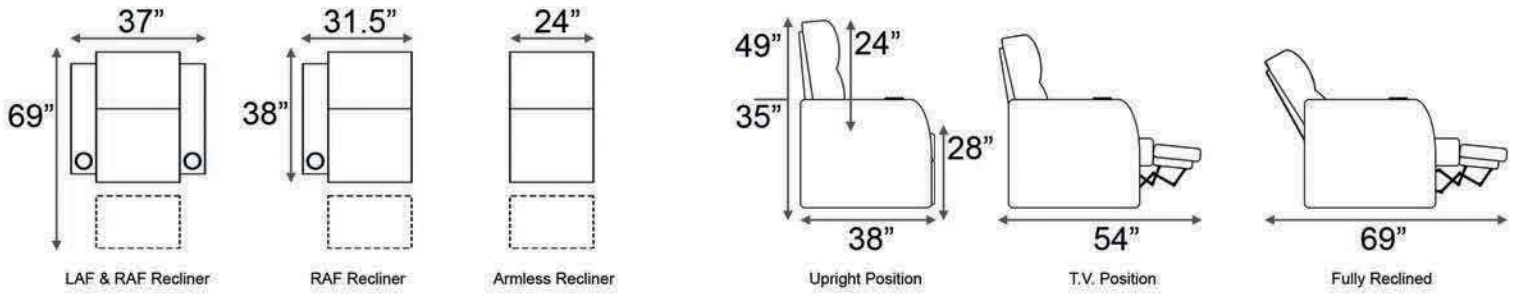

Distance from wall needed for full recline: 3'

Popular Configurations