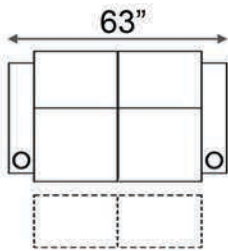

Distance from wall needed for full recline: 3"

LAF & RAF Recliner

RAF Recliner

Armless Recliner

Upright Position

T.V. Position

Fully Reclined

Popular Configurations

Row of 2 Loveseat

Row of 3 Sofa

Row of 4 Sofa

Row of 5 Sofa

Row of 2

Row of 3 Loveseat Right

Row of 3 Loveseat Left

Row of 3

Row of 4

Row of 4 Middle Loveseat

Row of 4 Dual Loveseats

Row of 5

Row of 5 Middle Sofa