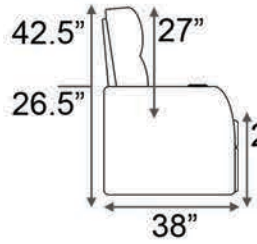

Distance from wall needed for full recline: 3"

LAF & RAF Recliner

RAF Recliner

Armless Recliner

Upright Position

T.V. Position

Fully Reclined

Popular Configurations

Row of 2 Loveseat

Row of 3 Sofa

Row of 4 Sofa

Row of 5 Sofa

Row of 2

Row of 3 Loveseat Right

Row of 3 Loveseat Left

Row of 3

Row of 4

Row of 4 Middle Loveseat

Row of 4 Dual Loveseats

Row of 5

Row of 5 Middle Sofa