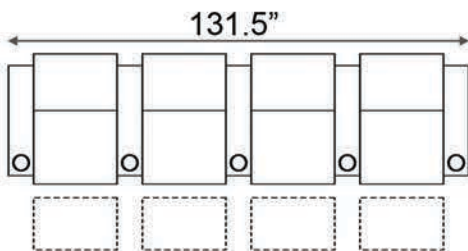

Distance from wall needed for full recline: 3"

LAF & RAF Recliner

RAF Recliner

Armless Recliner

Upright Position

T.V. Position

Fully Reclined

Popular Configurations

Row of 2 Loveseat

Row of 3 Sofa

Row of 4 Sofa

Row of 5 Sofa

Row of 2

Row of 3 Loveseat Right

Row of 3 Loveseat Left

Row of 3

Row of 4

Row of 4 Middle Loveseat

Row of 4 Dual Loveseats

Row of 5

Row of 5 Middle Sofa