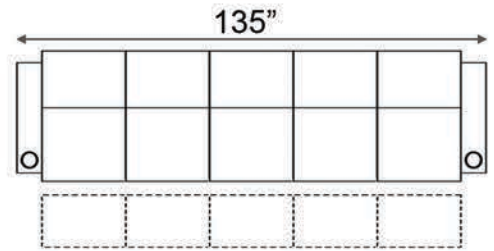

Distance from wall needed for full recline: 3"

LAF & RAF Recliner

RAF Recliner

Armless Recliner

Upright Position

T.V. Position

Fully Reclined

Popular Configurations

Row of 2 Loveseat

Row of 3 Sofa

Row of 4 Sofa

Row of 5 Sofa

Row of 2

Row of 3 Loveseat Right

Row of 3 Loveseat Left

Row of 3

Row of 4

Row of 4 Middle Loveseat

Row of 4 Dual Loveseats

Row of 5

Row of 5 Middle Sofa