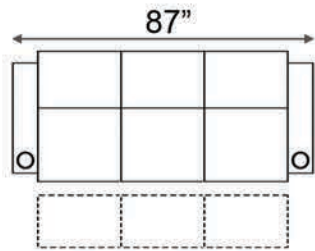

Distance from wall needed for full recline: 3"

LAF & RAF Recliner

RAF Recliner

Armless Recliner

Upright Position

T.V. Position

Fully Reclined

Popular Configurations

Row of 2 Loveseat

Row of 3 Sofa

Row of 4 Sofa

Row of 5 Sofa

Row of 2

Row of 3 Loveseat Right

Row of 3 Loveseat Left

Row of 3

Row of 4

Row of 4 Middle Loveseat

Row of 4 Dual Loveseats

Row of 5

Row of 5 Middle Sofa