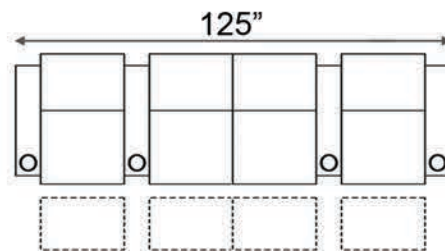

Distance from wall needed for full recline: 3"

LAF & RAF Recliner

RAF Recliner

Armless Recliner

Upright Position

T.V. Position

Fully Reclined

Popular Configurations

Row of 2 Loveseat

Row of 3 Sofa

Row of 4 Sofa

Row of 5 Sofa

Row of 2

Row of 3 Loveseat Right

Row of 3 Loveseat Left

Row of 3

Row of 4

Row of 4 Middle Loveseat

Row of 4 Dual Loveseats

Row of 5

Row of 5 Middle Sofa