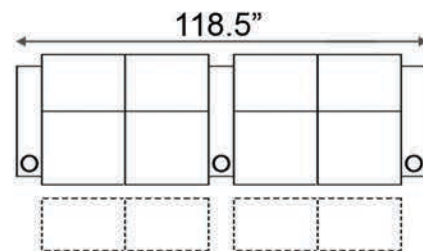

Distance from wall needed for full recline: 3"

LAF & RAF Recliner

RAF Recliner

Armless Recliner

Upright Position

T.V. Position

Fully Reclined

Popular Configurations

Row of 2 Loveseat

Row of 3 Sofa

Row of 4 Sofa

Row of 5 Sofa

Row of 2

Row of 3 Loveseat Right

Row of 3 Loveseat Left

Row of 3

Row of 4

Row of 4 Middle Loveseat

Row of 4 Dual Loveseats

Row of 5

Row of 5 Middle Sofa