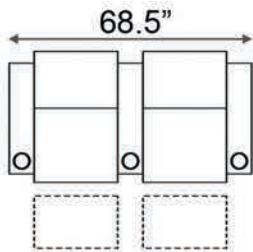

Distance from wall needed for full recline: 3"

LAF & RAF Recliner

RAF Recliner

Armless Recliner

Upright Position

T.V. Position

Fully Reclined

Popular Configurations

Row of 2 Loveseat

Row of 3 Sofa

Row of 4 Sofa

Row of 5 Sofa

Row of 2

Row of 3 Loveseat Right

Row of 3 Loveseat Left

Row of 3

Row of 4

Row of 4 Middle Loveseat

Row of 4 Dual Loveseats

Row of 5

Row of 5 Middle Sofa