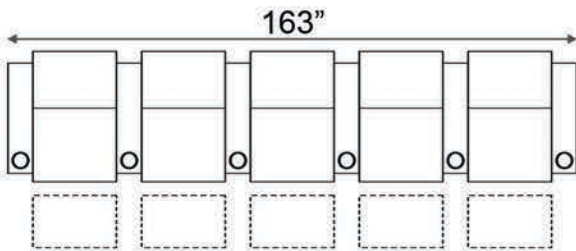

Distance from wall needed for full recline: 3"

LAF & RAF Recliner

RAF Recliner

Armless Recliner

Upright Position

T.V. Position

Fully Reclined

Popular Configurations

Row of 2 Loveseat

Row of 3 Sofa

Row of 4 Sofa

Row of 5 Sofa

Row of 2

Row of 3 Loveseat Right

Row of 3 Loveseat Left

Row of 3

Row of 4

Row of 4 Middle Loveseat

Row of 4 Dual Loveseats

Row of 5

Row of 5 Middle Sofa