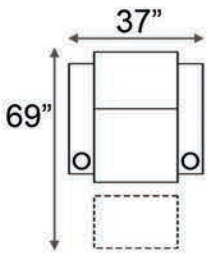

Distance from wall needed for full recline: 3"

LAF & RAF Recliner

RAF Recliner

Armless Recliner

Upright Position

T.V. Position

Fully Reclined

Popular Configurations

Row of 2 Loveseat

Row of 3 Sofa

Row of 4 Sofa

Row of 5 Sofa

Row of 2

Row of 3 Loveseat Right

Row of 3 Loveseat Left

Row of 3

Row of 4

Row of 4 Middle Loveseat

Row of 4 Dual Loveseats

Row of 5

Row of 5 Middle Sofa