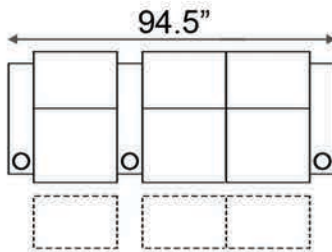

Distance from wall needed for full recline: 3"

LAF & RAF Recliner

RAF Recliner

Armless Recliner

Upright Position

T.V. Position

Fully Reclined

Popular Configurations

Row of 2 Loveseat

Row of 3 Sofa

Row of 4 Sofa

Row of 5 Sofa

Row of 2

Row of 3 Loveseat Right

Row of 3 Loveseat Left

Row of 3

Row of 4

Row of 4 Middle Loveseat

Row of 4 Dual Loveseats

Row of 5

Row of 5 Middle Sofa