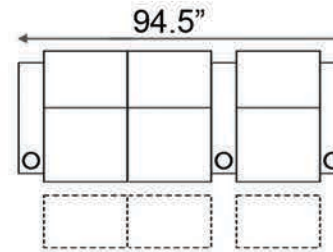

Distance from wall needed for full recline: 3"

LAF & RAF Recliner

RAF Recliner

Armless Recliner

Upright Position

T.V. Position

Fully Reclined

Popular Configurations

Row of 2 Loveseat

Row of 3 Sofa

Row of 4 Sofa

Row of 5 Sofa

Row of 2

Row of 3 Loveseat Right

Row of 3 Loveseat Left

Row of 3

Row of 4

Row of 4 Middle Loveseat

Row of 4 Dual Loveseats

Row of 5

Row of 5 Middle Sofa