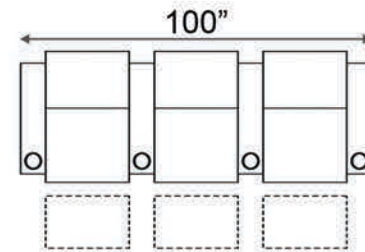

Distance from wall needed for full recline: 3"

LAF & RAF Recliner

RAF Recliner

Armless Recliner

Upright Position

T.V. Position

Fully Reclined

Popular Configurations

Row of 2 Loveseat

Row of 3 Sofa

Row of 4 Sofa

Row of 5 Sofa

Row of 2

Row of 3 Loveseat Right

Row of 3 Loveseat Left

Row of 3

Row of 4

Row of 4 Middle Loveseat

Row of 4 Dual Loveseats

Row of 5

Row of 5 Middle Sofa