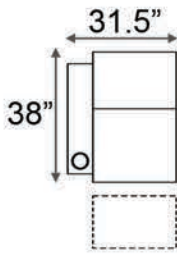

Distance from wall needed for full recline: 3"

LAF & RAF Recliner

RAF Recliner

Armless Recliner

Upright Position

T.V. Position

Fully Reclined

Popular Configurations

Row of 2 Loveseat

Row of 3 Sofa

Row of 4 Sofa

Row of 5 Sofa

Row of 2

Row of 3 Loveseat Right

Row of 3 Loveseat Left

Row of 3

Row of 4

Row of 4 Middle Loveseat

Row of 4 Dual Loveseats

Row of 5

Row of 5 Middle Sofa