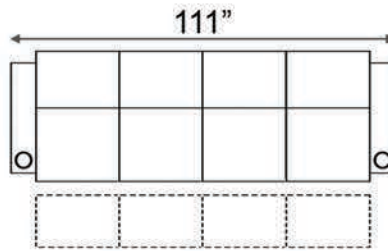

Distance from wall needed for full recline: 3"

LAF & RAF Recliner

RAF Recliner

Armless Recliner

Upright Position

T.V. Position

Fully Reclined

Popular Configurations

Row of 2 Loveseat

Row of 3 Sofa

Row of 4 Sofa

Row of 5 Sofa

Row of 2

Row of 3 Loveseat Right

Row of 3 Loveseat Left

Row of 3

Row of 4

Row of 4 Middle Loveseat

Row of 4 Dual Loveseats

Row of 5

Row of 5 Middle Sofa