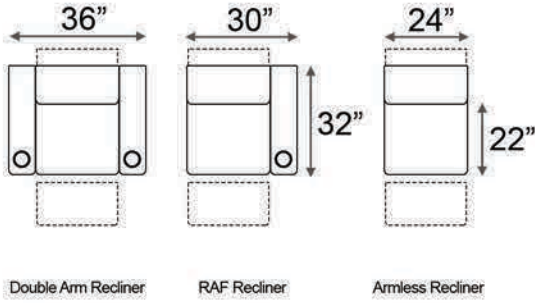

Armrest Width: 6"

Distance from wall needed for full recline: 3"

Popular Configurations