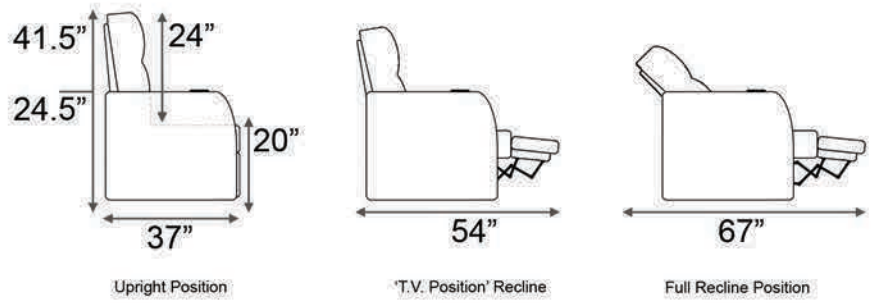

Armrest Width: 6"

Distance from wall needed for full recline: 3"

Popular Configurations