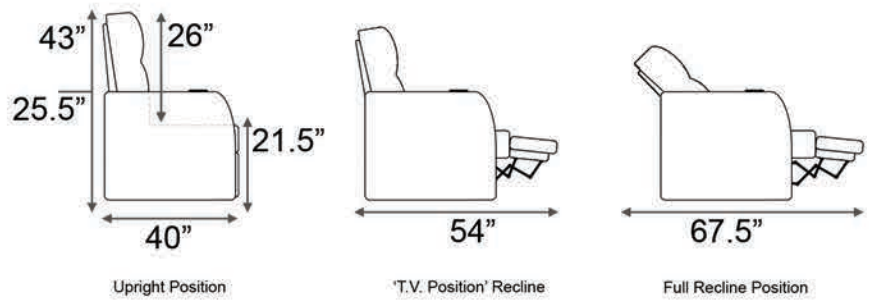

Armrest Width: 7"

Distance from wall needed for full recline: 6"

Popular Configurations