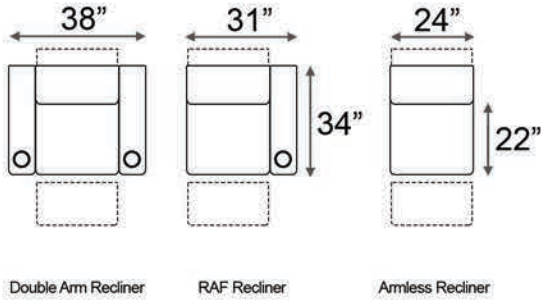

Armrest Width: 7"

Distance from wall needed for full recline: 6"

Popular Configurations