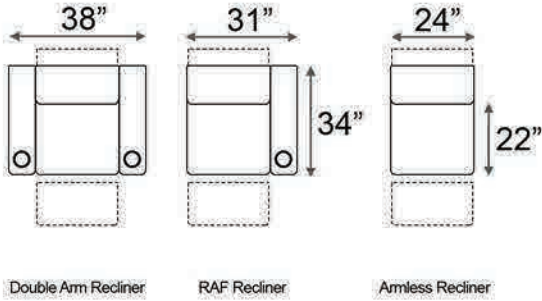

Armrest Width: 7"

Distance from wall needed for full recline: 6"

Popular Configurations