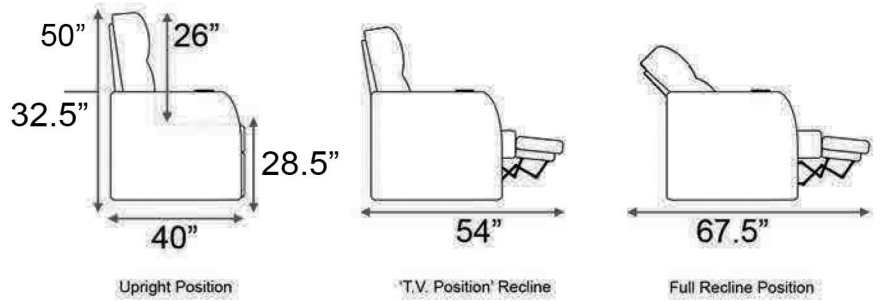

Armrest Width: 7"

Distance from wall needed for full recline: 6"

Popular Configurations