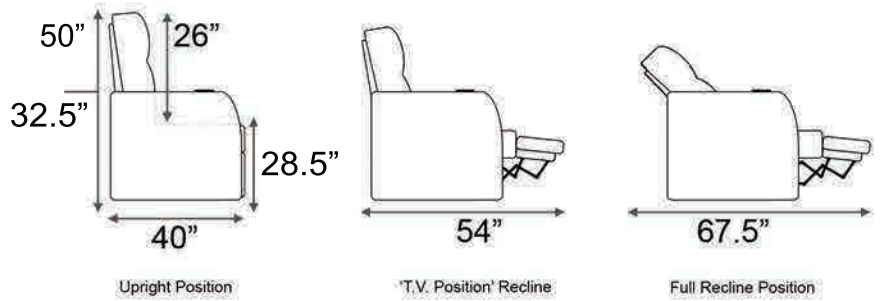

Armrest Width: 7"

Distance from wall needed for full recline: 6"

Popular Configurations