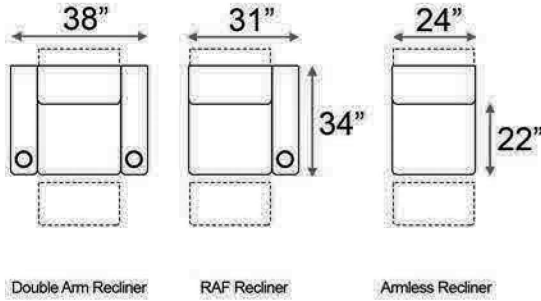

Armrest Width: 7"

Distance from wall needed for full recline: 6"

Popular Configurations