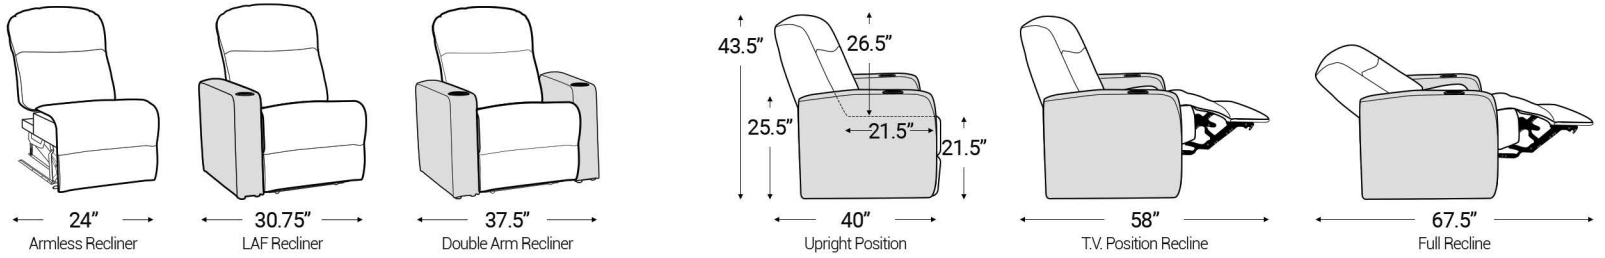

Armrest Width: 6.75"

Distance from wall needed for full recline: 6.5"

Popular Straight Row Configurations