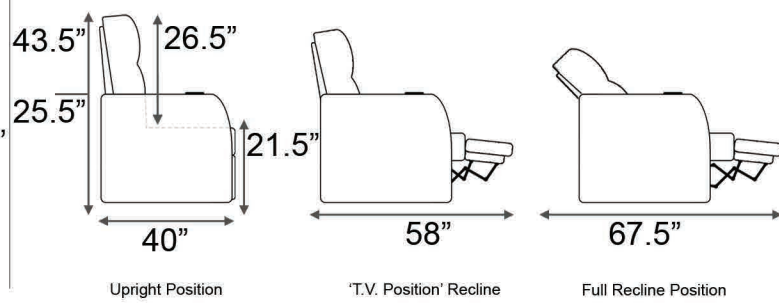

Straight Armrest Width: 6.75" | Curved Armrest Width: N/A

Distance from wall needed for full recline: 6.5"

## Popular Straight Configurations