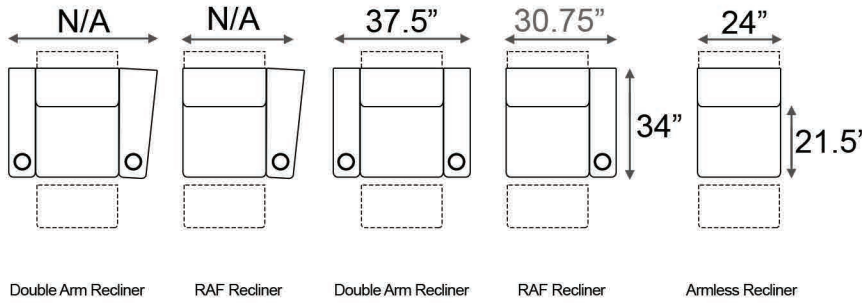

Straight Armrest Width: 6.75" | Curved Armrest Width: N/A

Distance from wall needed for full recline: 6.5"

## Popular Straight Configurations