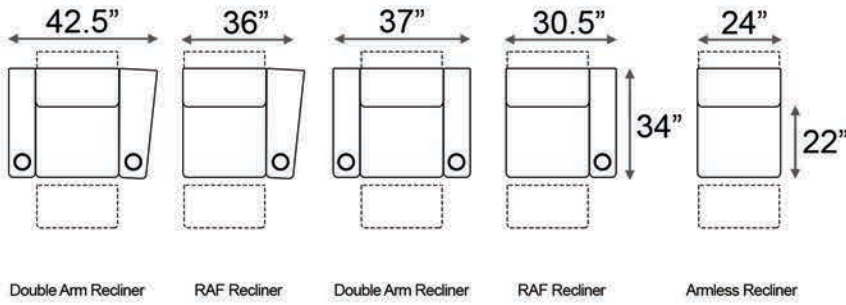

Straight Armrest Width: 6.5" | Curved Armrest Width: 12"

Distance from wall needed for full recline: 6"

Popular Straight Configurations

Curved Row of 2

Curved Row of 3

Curved Row of 3 Loveseat Left

Row of 3 Loveseat Right

Curved Row of 4 Loveseat Left

Curved Row of 4 Loveseat Right

Curved Row of 4 Middle Loveseat

Curved Row of 4

Curved Row of 4 Dual Loveseats

Curved Row of 5

Curved Row of 5 Loveseat Left

Curved Row of 5 Loveseat Right

Curved Row of 5 Dual Loveseats

Curved Row of 5 Sofa Left

Curved Row of 5 Sofa Right