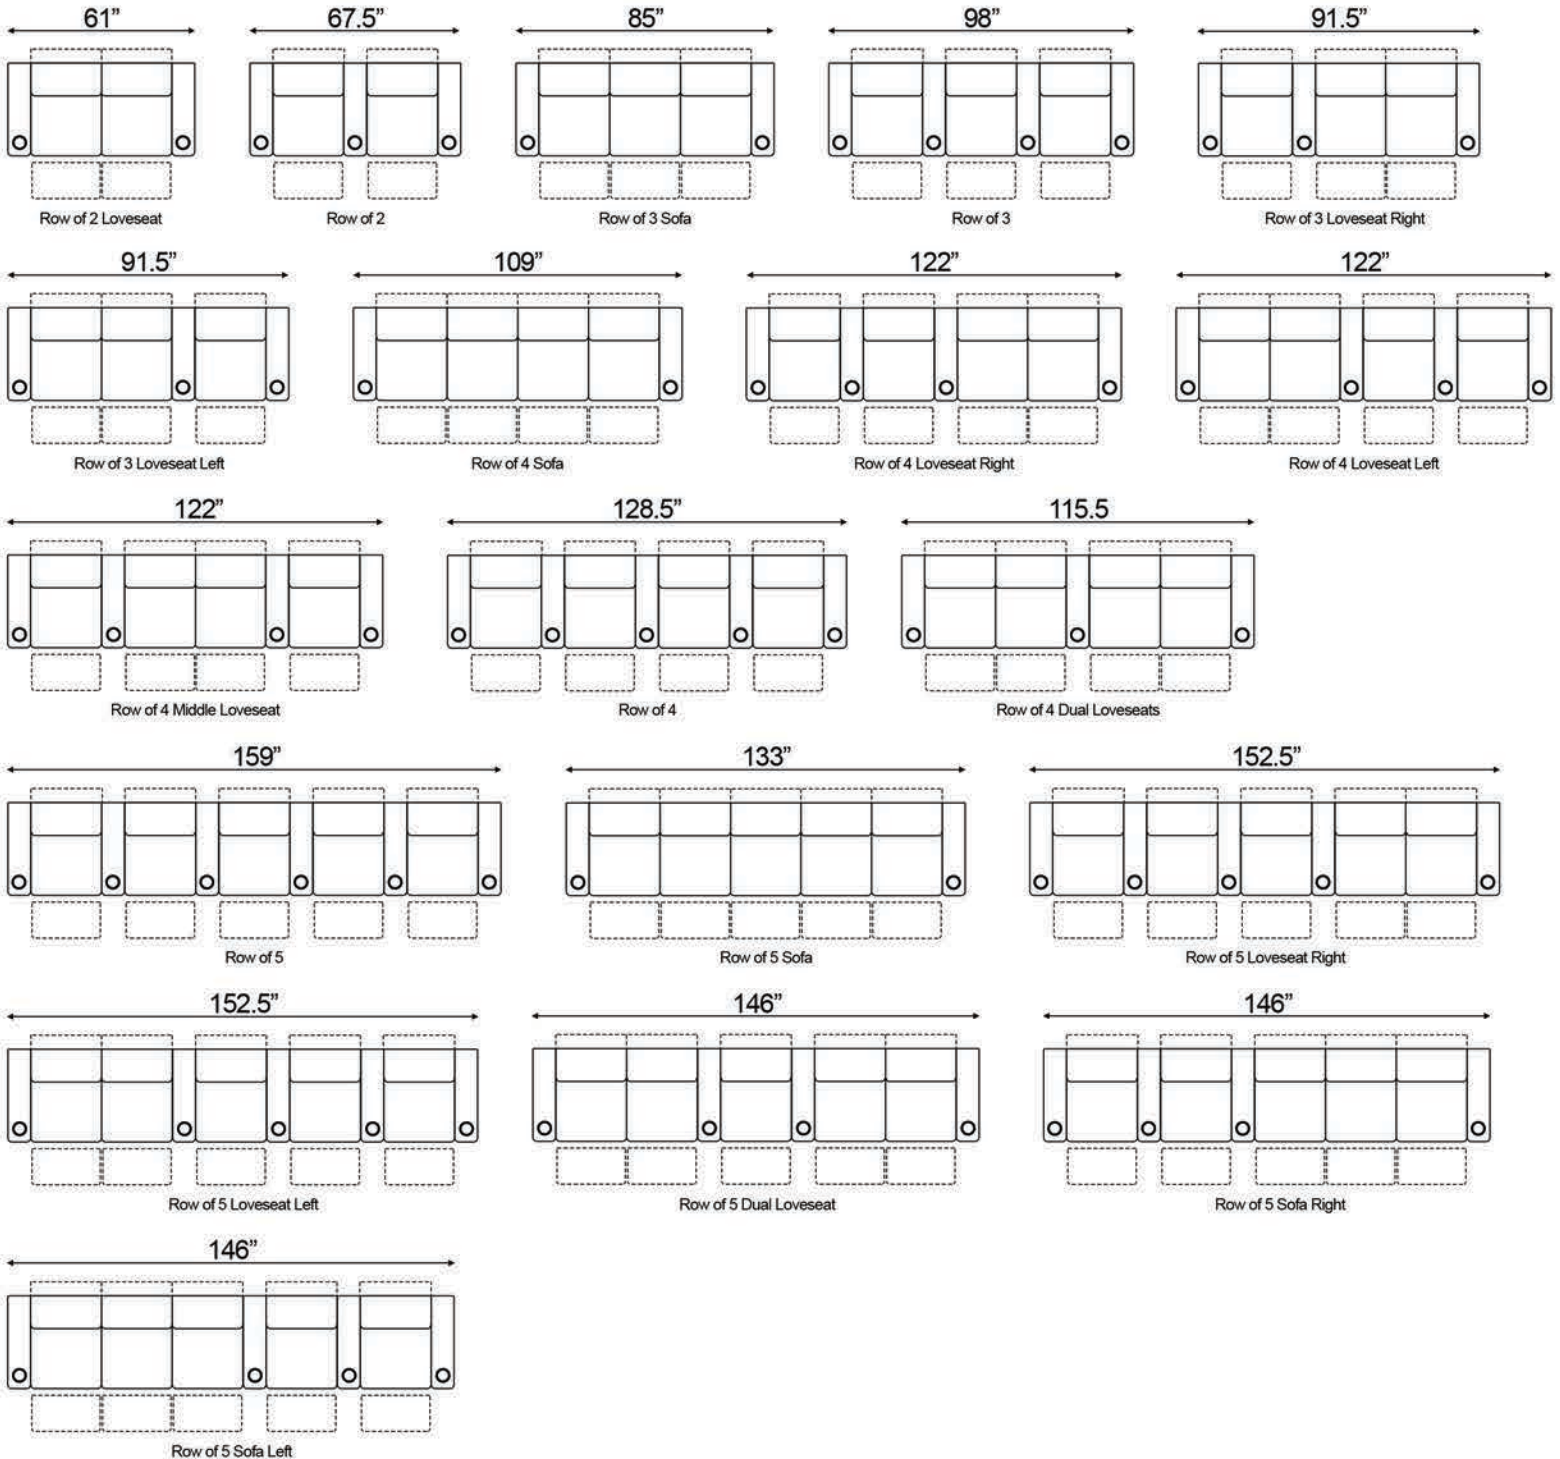

Straight Armrest Width: 6.5" | Curved Armrest Width: 12"

Distance from wall needed for full recline: 6"

Popular Straight Configurations

Curved Row of 2

Curved Row of 3

Curved Row of 3 Loveseat Left

Row of 3 Loveseat Right

Curved Row of 4 Loveseat Left

Curved Row of 4 Loveseat Right

Curved Row of 4 Middle Loveseat

Curved Row of 4

Curved Row of 4 Dual Loveseats

Curved Row of 5

Curved Row of 5 Loveseat Left

Curved Row of 5 Loveseat Right

Curved Row of 5 Dual Loveseats

Curved Row of 5 Sofa Left

Curved Row of 5 Sofa Right