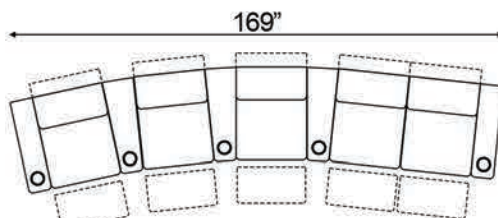

Straight Armrest Width: 6.5" | Curved Armrest Width: 12"

Distance from wall needed for full recline: 6"

Popular Straight Configurations

Curved Row of 2

Curved Row of 3

Curved Row of 3 Loveseat Left

Row of 3 Loveseat Right

Curved Row of 4 Loveseat Left

Curved Row of 4 Loveseat Right

Curved Row of 4 Middle Loveseat

Curved Row of 4

Curved Row of 4 Dual Loveseats

Curved Row of 5

Curved Row of 5 Loveseat Left

Curved Row of 5 Loveseat Right

Curved Row of 5 Dual Loveseats

Curved Row of 5 Sofa Left

Curved Row of 5 Sofa Right