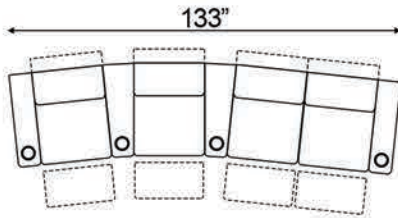

Straight Armrest Width: 6.5" | Curved Armrest Width: 12"

Distance from wall needed for full recline: 6"

Popular Straight Configurations

Curved Row of 2

Curved Row of 3

Curved Row of 3 Loveseat Left

Row of 3 Loveseat Right

Curved Row of 4 Loveseat Left

Curved Row of 4 Loveseat Right

Curved Row of 4 Middle Loveseat

Curved Row of 4

Curved Row of 4 Dual Loveseats

Curved Row of 5

Curved Row of 5 Loveseat Left

Curved Row of 5 Loveseat Right

Curved Row of 5 Dual Loveseats

Curved Row of 5 Sofa Left

Curved Row of 5 Sofa Right