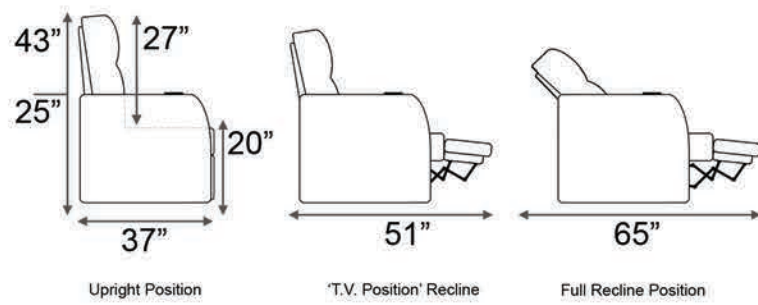

Straight Armrest Width: 6.5" | Curved Armrest Width: 12"

Distance from wall needed for full recline: 6"

Popular Straight Configurations

Curved Row of 2

Curved Row of 3

Curved Row of 3 Loveseat Left

Row of 3 Loveseat Right

Curved Row of 4 Loveseat Left

Curved Row of 4 Loveseat Right

Curved Row of 4 Middle Loveseat

Curved Row of 4

Curved Row of 4 Dual Loveseats

Curved Row of 5

Curved Row of 5 Loveseat Left

Curved Row of 5 Loveseat Right

Curved Row of 5 Dual Loveseats

Curved Row of 5 Sofa Left

Curved Row of 5 Sofa Right