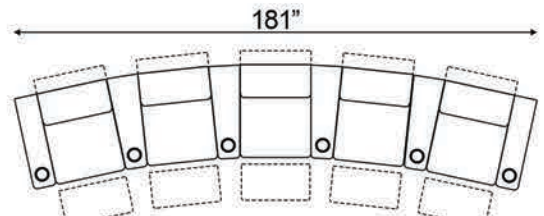

Straight Armrest Width: 6.5" | Curved Armrest Width: 12"

Distance from wall needed for full recline: 6"

Popular Straight Configurations

Curved Row of 2

Curved Row of 3

Curved Row of 3 Loveseat Left

Row of 3 Loveseat Right

Curved Row of 4 Loveseat Left

Curved Row of 4 Loveseat Right

Curved Row of 4 Middle Loveseat

Curved Row of 4

Curved Row of 4 Dual Loveseats

Curved Row of 5

Curved Row of 5 Loveseat Left

Curved Row of 5 Loveseat Right

Curved Row of 5 Dual Loveseats

Curved Row of 5 Sofa Left

Curved Row of 5 Sofa Right