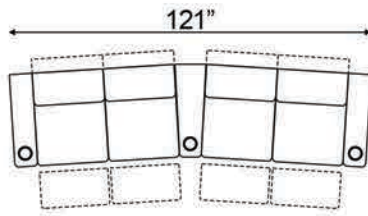

Straight Armrest Width: 6.5" | Curved Armrest Width: 12"

Distance from wall needed for full recline: 6"

Popular Straight Configurations

Curved Row of 2

Curved Row of 3

Curved Row of 3 Loveseat Left

Row of 3 Loveseat Right

Curved Row of 4 Loveseat Left

Curved Row of 4 Loveseat Right

Curved Row of 4 Middle Loveseat

Curved Row of 4

Curved Row of 4 Dual Loveseats

Curved Row of 5

Curved Row of 5 Loveseat Left

Curved Row of 5 Loveseat Right

Curved Row of 5 Dual Loveseats

Curved Row of 5 Sofa Left

Curved Row of 5 Sofa Right