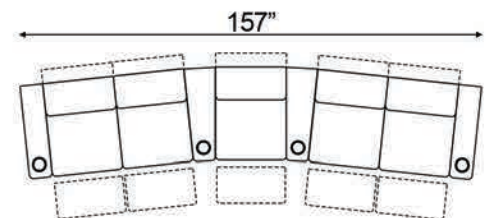

Straight Armrest Width: 6.5" | Curved Armrest Width: 12"

Distance from wall needed for full recline: 6"

Popular Straight Configurations

Curved Row of 2

Curved Row of 3

Curved Row of 3 Loveseat Left

Row of 3 Loveseat Right

Curved Row of 4 Loveseat Left

Curved Row of 4 Loveseat Right

Curved Row of 4 Middle Loveseat

Curved Row of 4

Curved Row of 4 Dual Loveseats

Curved Row of 5

Curved Row of 5 Loveseat Left

Curved Row of 5 Loveseat Right

Curved Row of 5 Dual Loveseats

Curved Row of 5 Sofa Left

Curved Row of 5 Sofa Right