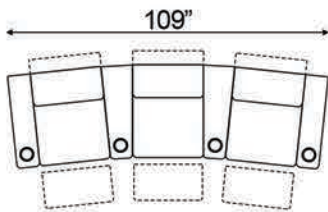

Straight Armrest Width: 6.5" | Curved Armrest Width: 12"

Distance from wall needed for full recline: 6"

Popular Straight Configurations

Curved Row of 2

Curved Row of 3

Curved Row of 3 Loveseat Left

Row of 3 Loveseat Right

Curved Row of 4 Loveseat Left

Curved Row of 4 Loveseat Right

Curved Row of 4 Middle Loveseat

Curved Row of 4

Curved Row of 4 Dual Loveseats

Curved Row of 5

Curved Row of 5 Loveseat Left

Curved Row of 5 Loveseat Right

Curved Row of 5 Dual Loveseats

Curved Row of 5 Sofa Left

Curved Row of 5 Sofa Right