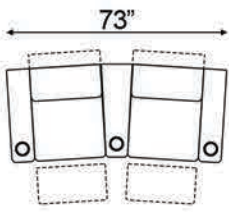

Straight Armrest Width: 6.5" | Curved Armrest Width: 12"

Distance from wall needed for full recline: 6"

Popular Straight Configurations

Curved Row of 2

Curved Row of 3

Curved Row of 3 Loveseat Left

Row of 3 Loveseat Right

Curved Row of 4 Loveseat Left

Curved Row of 4 Loveseat Right

Curved Row of 4 Middle Loveseat

Curved Row of 4

Curved Row of 4 Dual Loveseats

Curved Row of 5

Curved Row of 5 Loveseat Left

Curved Row of 5 Loveseat Right

Curved Row of 5 Dual Loveseats

Curved Row of 5 Sofa Left

Curved Row of 5 Sofa Right