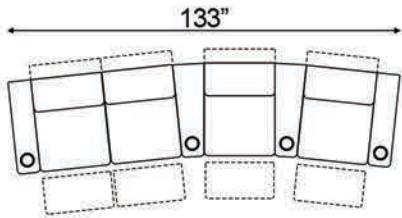

Straight Armrest Width: 6.5" | Curved Armrest Width: 12"

Distance from wall needed for full recline: 6"

Popular Straight Configurations

Curved Row of 2

Curved Row of 3

Curved Row of 3 Loveseat Left

Row of 3 Loveseat Right

Curved Row of 4 Loveseat Left

Curved Row of 4 Loveseat Right

Curved Row of 4 Middle Loveseat

Curved Row of 4

Curved Row of 4 Dual Loveseats

Curved Row of 5

Curved Row of 5 Loveseat Left

Curved Row of 5 Loveseat Right

Curved Row of 5 Dual Loveseats

Curved Row of 5 Sofa Left

Curved Row of 5 Sofa Right