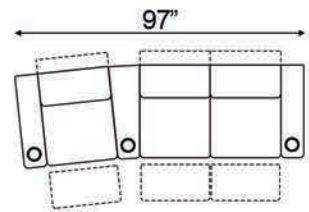

Straight Armrest Width: 6.5" | Curved Armrest Width: 12"

Distance from wall needed for full recline: 6"

Popular Straight Configurations

Curved Row of 2

Curved Row of 3

Curved Row of 3 Loveseat Left

Row of 3 Loveseat Right

Curved Row of 4 Loveseat Left

Curved Row of 4 Loveseat Right

Curved Row of 4 Middle Loveseat

Curved Row of 4

Curved Row of 4 Dual Loveseats

Curved Row of 5

Curved Row of 5 Loveseat Left

Curved Row of 5 Loveseat Right

Curved Row of 5 Dual Loveseats

Curved Row of 5 Sofa Left

Curved Row of 5 Sofa Right