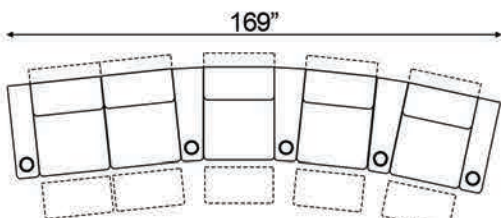

Straight Armrest Width: 6.5" | Curved Armrest Width: 12"

Distance from wall needed for full recline: 6"

Popular Straight Configurations

Curved Row of 2

Curved Row of 3

Curved Row of 3 Loveseat Left

Row of 3 Loveseat Right

Curved Row of 4 Loveseat Left

Curved Row of 4 Loveseat Right

Curved Row of 4 Middle Loveseat

Curved Row of 4

Curved Row of 4 Dual Loveseats

Curved Row of 5

Curved Row of 5 Loveseat Left

Curved Row of 5 Loveseat Right

Curved Row of 5 Dual Loveseats

Curved Row of 5 Sofa Left

Curved Row of 5 Sofa Right