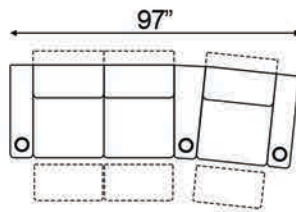

Straight Armrest Width: 6.5" | Curved Armrest Width: 12"

Distance from wall needed for full recline: 6"

Popular Straight Configurations

Curved Row of 2

Curved Row of 3

Curved Row of 3 Loveseat Left

Row of 3 Loveseat Right

Curved Row of 4 Loveseat Left

Curved Row of 4 Loveseat Right

Curved Row of 4 Middle Loveseat

Curved Row of 4

Curved Row of 4 Dual Loveseats

Curved Row of 5

Curved Row of 5 Loveseat Left

Curved Row of 5 Loveseat Right

Curved Row of 5 Dual Loveseats

Curved Row of 5 Sofa Left

Curved Row of 5 Sofa Right