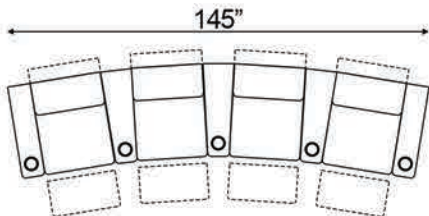

Straight Armrest Width: 6.5" | Curved Armrest Width: 12"

Distance from wall needed for full recline: 6"

Popular Straight Configurations

Curved Row of 2

Curved Row of 3

Curved Row of 3 Loveseat Left

Row of 3 Loveseat Right

Curved Row of 4 Loveseat Left

Curved Row of 4 Loveseat Right

Curved Row of 4 Middle Loveseat

Curved Row of 4

Curved Row of 4 Dual Loveseats

Curved Row of 5

Curved Row of 5 Loveseat Left

Curved Row of 5 Loveseat Right

Curved Row of 5 Dual Loveseats

Curved Row of 5 Sofa Left

Curved Row of 5 Sofa Right