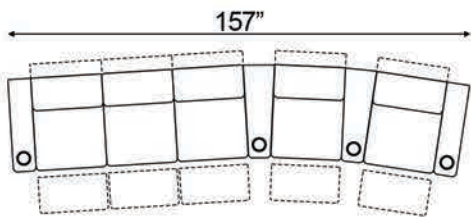

Straight Armrest Width: 6.5" | Curved Armrest Width: 12"

Distance from wall needed for full recline: 6"

Popular Straight Configurations

Curved Row of 2

Curved Row of 3

Curved Row of 3 Loveseat Left

Row of 3 Loveseat Right

Curved Row of 4 Loveseat Left

Curved Row of 4 Loveseat Right

Curved Row of 4 Middle Loveseat

Curved Row of 4

Curved Row of 4 Dual Loveseats

Curved Row of 5

Curved Row of 5 Loveseat Left

Curved Row of 5 Loveseat Right

Curved Row of 5 Dual Loveseats

Curved Row of 5 Sofa Left

Curved Row of 5 Sofa Right