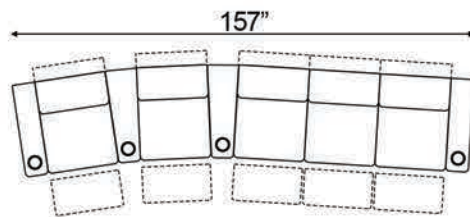

Straight Armrest Width: 6.5" | Curved Armrest Width: 12"

Distance from wall needed for full recline: 6"

Popular Straight Configurations

Curved Row of 2

Curved Row of 3

Curved Row of 3 Loveseat Left

Row of 3 Loveseat Right

Curved Row of 4 Loveseat Left

Curved Row of 4 Loveseat Right

Curved Row of 4 Middle Loveseat

Curved Row of 4

Curved Row of 4 Dual Loveseats

Curved Row of 5

Curved Row of 5 Loveseat Left

Curved Row of 5 Loveseat Right

Curved Row of 5 Dual Loveseats

Curved Row of 5 Sofa Left

Curved Row of 5 Sofa Right