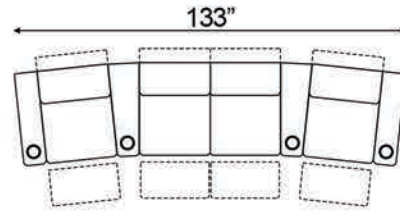

Straight Armrest Width: 6.5" | Curved Armrest Width: 12"

Distance from wall needed for full recline: 6"

Popular Straight Configurations

Curved Row of 2

Curved Row of 3

Curved Row of 3 Loveseat Left

Row of 3 Loveseat Right

Curved Row of 4 Loveseat Left

Curved Row of 4 Loveseat Right

Curved Row of 4 Middle Loveseat

Curved Row of 4

Curved Row of 4 Dual Loveseats

Curved Row of 5

Curved Row of 5 Loveseat Left

Curved Row of 5 Loveseat Right

Curved Row of 5 Dual Loveseats

Curved Row of 5 Sofa Left

Curved Row of 5 Sofa Right