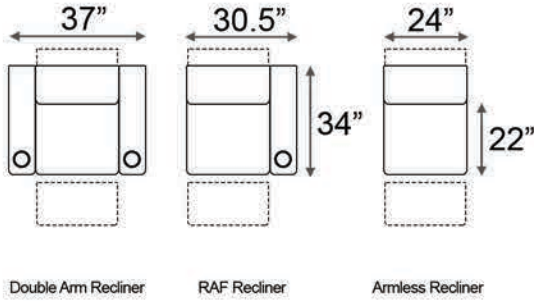

Armrest Width: 6.5"

Distance from wall needed for full recline: 6"

Popular Configurations