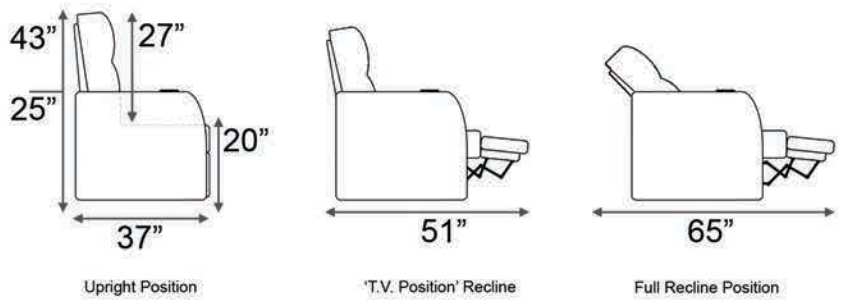

Armrest Width: 6.5"

Distance from wall needed for full recline: 6"

Popular Configurations