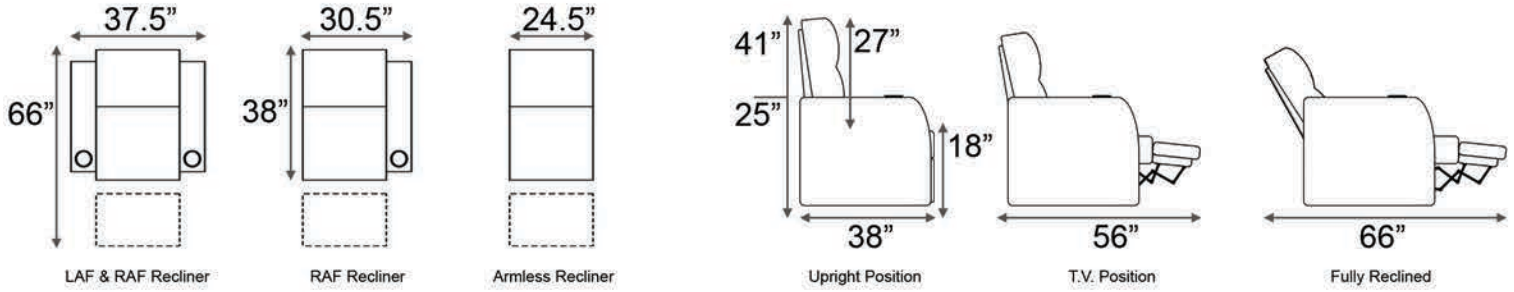

Distance from wall needed for full recline: 3"

Popular Configurations