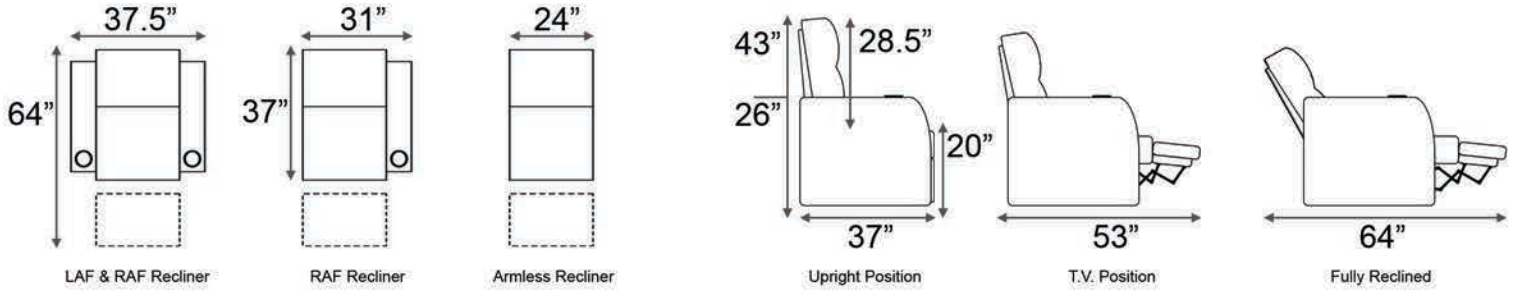

Distance from wall needed for full recline: 3"

Popular Configurations