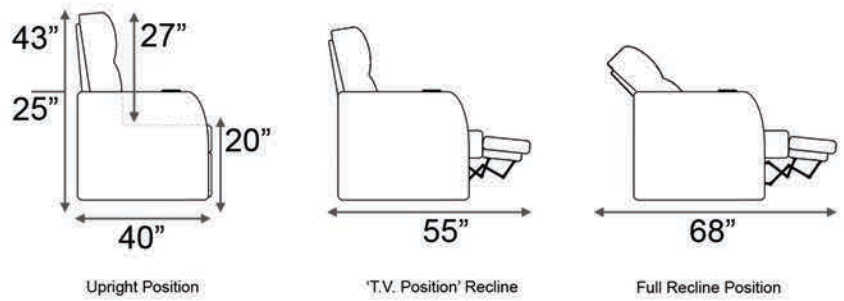

Armrest Width: 6"

Distance from wall needed for full recline: 5"

Popular Configurations