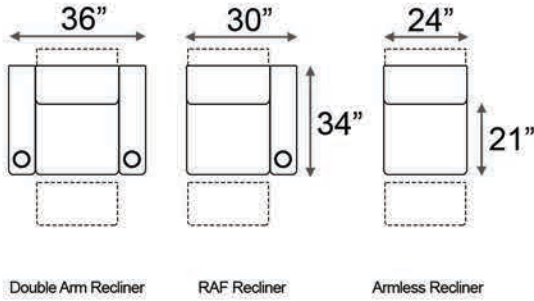

Armrest Width: 6"

Distance from wall needed for full recline: 5"

Popular Configurations